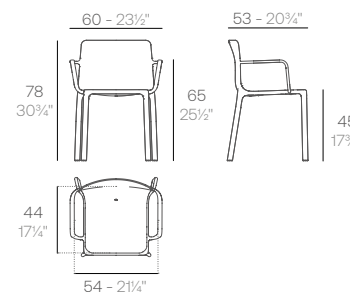

CHAIR WITH ARMS
SILLA CON BRAZOS

Basic. Básico.

105€
64017

- ☐ WHITE
- ☐ ECRU
- ☐ TORTORA
- ☐ BLACK

4 uds. 22,3 kg 0,39 m³

4 uds. 49,2 lb 13,9 ft³

- ☒ PICKLE
- ☒ GRAY

stackable
8 max

cushion
available
pag. 252

UNE-EN

581-1/2/3

BIFMA

ANSI/BIFMA
X5.4

Fire proof
UNE EN 1021
IMO A.652
UNI 9175
BS 5852

light exposure ISO
4892-2