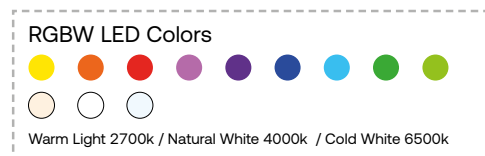

Not recommended for outdoors. Due to the drainage, the indicator will not work properly.

Lacquered

High gloss lacquered.

This self-watering system is included in the basic finish collections.

Extras / Options

White LED

White internally lit unit with LED technology. Available only in matte ice white finish.

RGBW LED

Unit with internal lighting with RGBW LED technology and remote control unit for switching colors. Available only in matte ice white finish. Remote control included.

RGBW LED DMX

Both options are available in various configurations:

- 1* DMX Wireless Standard Configuration.
- 2* DMX Wireless Customized Configuration.

With Battery

RGBW LED Battery

Unit with internal lighting with battery-powered RGBW LED technology. Includes charger and remote control for switching colors and charger. Available only in matte ice white finish.

RGBW LED DMX Battery

Unit with internal lighting with RGBW LED technology supplied by a battery (includes charger and remote control unit for switching colors). Also controlled by DMX-1024 (wireless), enabling communication between one or more products simultaneously via the DMX transmitter (not included). There are two options to choose from: Professional XLR DMX and Home WIFI DMX. (Remote control included).

Both options can have 2 different configurations:

- 1* DMX Wireless Standard Configuration.
- 2* DMX Wireless Customized Configuration.

Bluetooth Sound System ✧

Connect your smartphone or tablet via Bluetooth to the built in speakers.

- Sound systems 200W Dual component.
- Bluetooth Ready v.4.0.
- Input: AUX Jack 3,5 mm.
- USB Charger for portable gadget - Output 5V= 1500mA