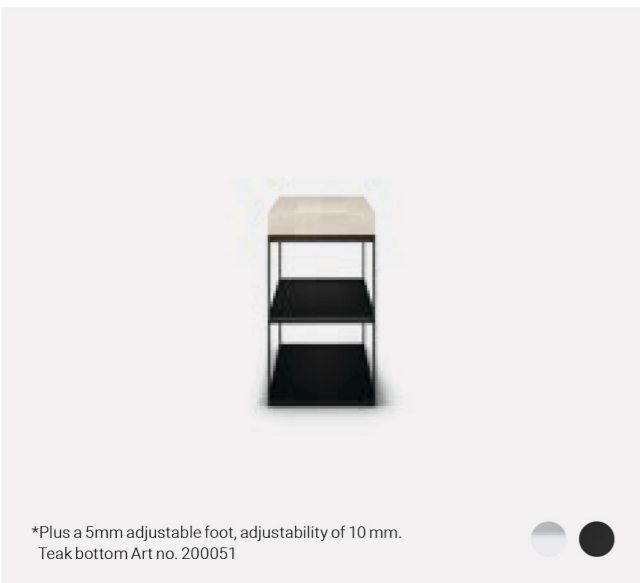

*Plus a 5mm adjustable foot, adjustability of 10 mm.
Teak bottom Art no. 200051

Wood Oven Sideboard Frame

Design:	Broberg & Ridderstråle
Art no:	200227 / 200228
Colours:	Anthracite HT 550 / Brushed Stainless Steel
Materials:	Stainless Steel
Measurements:	L 500 D 1000 H 800 mm / L 19.7 D 39.4 H 31.5 in*
Weight:	27 kg / 59.5 lb