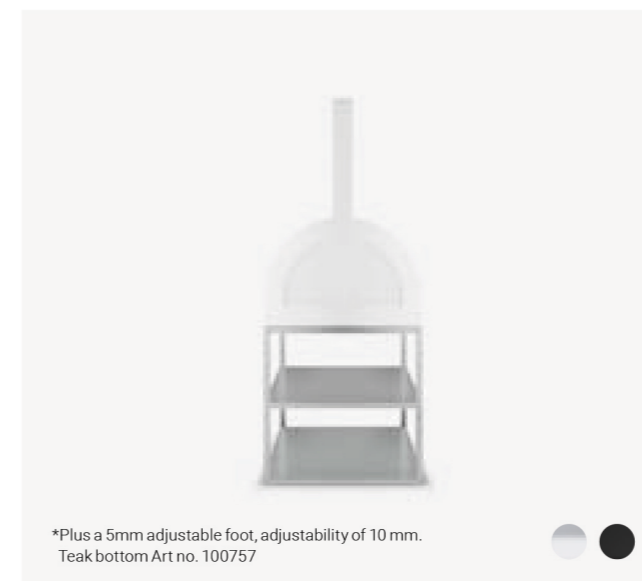

Wood Oven

Design:	Broberg & Ridderstråle
Art no:	200226
Colours:	Brushed Stainless Steel
Materials:	Stainless Steel, Oven stones, Ceramic Fibres
Measurements:	L 800 D 1000 H 1200 mm / L 31.5 D 39.4 H 47.2 in
Weight:	111 kg / 244.7 lb

Wood Oven Frame

Design:	Broberg & Ridderstråle
Art no:	200223 / 200224
Colours:	Anthracite HT 550 / Brushed Stainless Steel
Materials:	Stainless Steel
Measurements:	L 800 D 1000 H 800 mm / L 31.5 D 39.4 H 31.5 in
Weight:	42 kg / 92.6 lb

Wood Oven Sideboard Frame

Design:	Broberg & Ridderstråle
Art no:	200227 / 200228
Colours:	Anthracite HT 550 / Brushed Stainless Steel
Materials:	Stainless Steel
Measurements:	L 500 D 1000 H 800 mm / L 19.7 D 39.4 H 31.5 in*
Weight:	27 kg / 59.5 lb