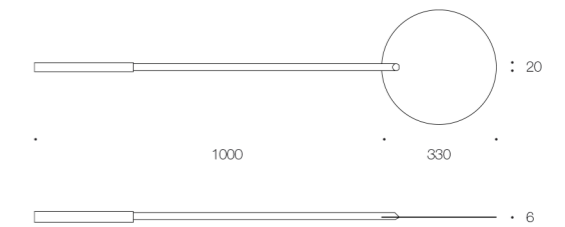

Wood Oven Sideboard Frame

Design:	Broberg & Ridderstråle
Art no:	200227 / 200228
Colours:	Anthracite HT 550 / Brushed Stainless Steel
Materials:	Stainless Steel
Measurements:	L 500 D 1000 H 800 mm / L 19.7 D 39.4 H 31.5 in*
Weight:	27 kg / 59.5 lb

Contact Röshults for availability.

Pizza Spatula

Design:	Broberg & Ridderstråle
Art no:	100549
Colours:	Brushed Stainless Steel, Cognac
Materials:	Stainless Steel, Leather
Measurements:	L 1330 D 330 H 6 mm / L 52.4 D 13 H 0.2 in
Weight:	3kg / 6 lb