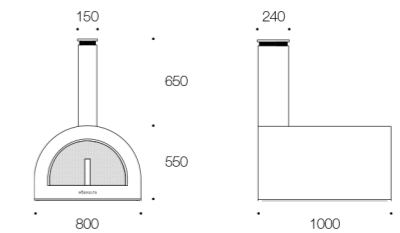

Wood Oven

Design:	Broberg & Ridderstråle
Art no:	200226
Colours:	Brushed Stainless Steel
Materials:	Stainless Steel, Oven stones, Ceramic Fibres
Measurements:	L 800 D 1000 H 1200 mm / L 31.5 D 39.4 H 47.2 in
Weight:	111 kg / 244.7 lb

Wood Oven Frame

Design:	Broberg & Ridderstråle
Art no:	200223 / 200224
Colours:	Anthracite HT 550 / Brushed Stainless Steel
Materials:	Stainless Steel
Measurements:	L 800 D 1000 H 800 mm / L 31.5 D 39.4 H 31.5 in
Weight:	42 kg / 92.6 lb