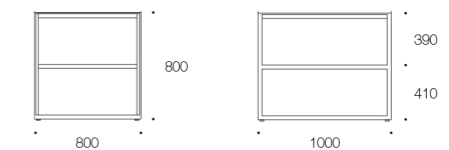

Wood Oven

Design:	Broberg & Ridderstråle
Art no:	200226
Colours:	Brushed Stainless Steel
Materials:	Stainless Steel, Oven stones, Ceramic Fibres
Measurements:	L 800 D 1000 H 1200 mm / L 31.5 D 39.4 H 47.2 in
Weight:	111 kg / 244.7 lb

Wood Oven Frame

Design:	Broberg & Ridderstråle
Art no:	200223 / 200224
Colours:	Anthracite HT 550 / Brushed Stainless Steel
Materials:	Stainless Steel
Measurements:	L 800 D 1000 H 800 mm / L 31.5 D 39.4 H 31.5 in
Weight:	42 kg / 92.6 lb