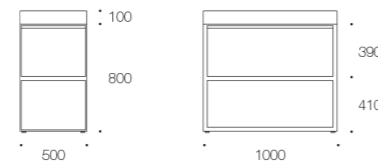

Wood Oven Frame

Design:	Broberg & Ridderstråle
Art no:	200223 / 200224
Colours:	Anthracite HT 550 / Brushed Stainless Steel
Materials:	Stainless Steel
Measurements:	L 800 D 1000 H 800 mm / L 31.5 D 39.4 H 31.5 in
Weight:	42 kg / 92.6 lb

Wood Oven Sideboard Frame

Design:	Broberg & Ridderstråle
Art no:	200227 / 200228
Colours:	Anthracite HT 550 / Brushed Stainless Steel
Materials:	Stainless Steel
Measurements:	L 500 D 1000 H 800 mm / L 19.7 D 39.4 H 31.5 in*
Weight:	27 kg / 59.5 lb