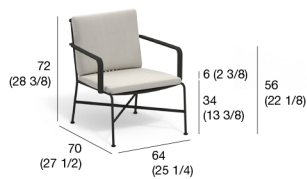

cat. HD3 CSHD-STR000-XXX

Cushion STRESA back

 0,4 kg  0,70 m

cat. HD1 CBHD-STR000-XXX

cat. HD2 CBHD-STR000-XXX

cat. HD3 CBHD-STR000-XXX

 6 kg

STRESA 011 lounge chair

Structure

Code STR011-01

Cushion STRESA seat

 0,4 kg  0,80 m

cat. HD1 CSHD-STR000-XXX

cat. HD2 CSHD-STR000-XXX

cat. HD3 CSHD-STR000-XXX

Cushion STRESA back

 0,4 kg  0,70 m

cat. HD1 CBHD-STR000-XXX

cat. HD2 CBHD-STR000-XXX

cat. HD3 CBHD-STR000-XXX

 6 kg

STRESA 012 lounge chair high backrest

Code STR012-01

Structure