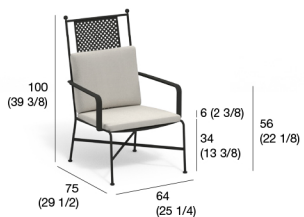

 0,4 kg  0,70 m

cat. HD1 CBHD-STR000-XXX

cat. HD2 CBHD-STR000-XXX

cat. HD3 CBHD-STR000-XXX

 6 kg

STRESA 012 lounge chair high backrest

Code STR012-01

Structure