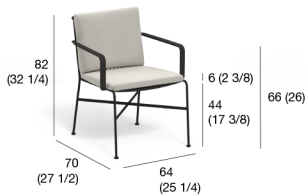

Metal/Smoke	
	STRXXX-01
	Structure: Metal/01 Smoke

STRESA 001 armchair

Structure

Code STR001-01

Cushion STRESA seat

 0,4 kg  0,80 m

cat. HD1 CSHD-STR000-XXX

cat. HD2 CSHD-STR000-XXX

cat. HD3 CSHD-STR000-XXX

Cushion STRESA back

 0,4 kg  0,70 m

cat. HD1 CBHD-STR000-XXX

cat. HD2 CBHD-STR000-XXX

cat. HD3 CBHD-STR000-XXX

 6 kg

STRESA 011 lounge chair

Structure

Code STR011-01

Cushion STRESA seat

 0,4 kg  0,80 m

cat. HD1 CSHD-STR000-XXX

cat. HD2 CSHD-STR000-XXX

cat. HD3 CSHD-STR000-XXX

Cushion STRESA back

 0,4 kg  0,70 m

cat. HD1 CBHD-STR000-XXX

cat. HD2 CBHD-STR000-XXX

cat. HD3 CBHD-STR000-XXX

 6 kg

STRESA 012 lounge chair high backrest

Code STR012-01

Structure