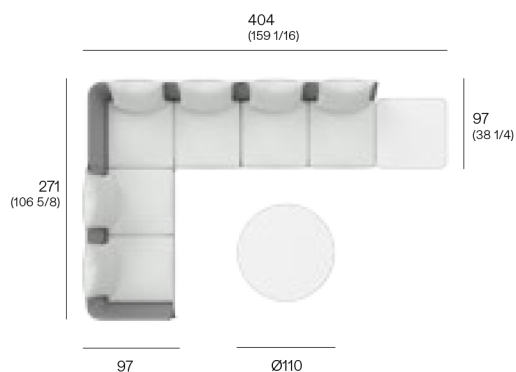

Piper, sofa compositions

7 PIPER, sofa composition

Batyline backrest - standard cushions

			Category
2 × PIPER 004 right module	PPR004-XX-XX	+	cat. HD1
2 × Cushion PIPER 004 kit 4pcs	CK-PPR004-XXX	+	cat. HD2
1 × PIPER 006 central module	PPR006-XXX	+	
1 × Cushion PIPER 006 kit 4pcs	CK-PPR006-XXX	+	
1 × PIPER 011 coffee table - teak	PPR011-XXX-99		
1 × PIPER 012 coffee table - teak	PPR012-XXX-99		

Batyline backrest - full cushions

2 × PIPER 004 right module	PPR004-XX-XX	+	cat. HD1
2 × Cushion PIPER full 004 kit 3pcs	CK-PPR004-XXX-2	+	cat. HD2
1 × PIPER 006 central module	PPR006-XXX	+	
1 × Cushion PIPER full 006 kit 2pcs	CK-PPR006-XXX-2	+	
1 × PIPER 011 coffee table - teak	PPR011-XXX-99	+	
1 × PIPER 012 coffee table - teak	PPR012-XXX-99	+	

Belt backrest - standard cushions

			Category
2 × PIPER 114 right module	PPR114-XX-XX	+	cat. HD1
2 × Cushion PIPER 114 kit 4pcs	CK-PPR004-XXX	+	cat. HD2
1 × PIPER 116 central module	PPR116-XXX	+	
1 × Cushion PIPER 116 kit 4pcs	CK-PPR006-XXX	+	
1 × PIPER 011 coffee table - teak	PPR011-XXX-99		
1 × PIPER 012 coffee table - teak	PPR012-XXX-99		

Belt backrest - full cushions

2 × PIPER 114 right module	PPR114-XX-XX	+	cat. HD1
2 × Cushion PIPER full 114 kit 4pcs	CK-PPR004-XXX-2	+	cat. HD2
1 × PIPER 116 central module	PPR116-XXX	+	
1 × Cushion PIPER full 116 kit 4pcs	CK-PPR006-XXX-2	+	
1 × PIPER 011 coffee table - teak	PPR011-XXX-99	+	
1 × PIPER 012 coffee table - teak	PPR012-XXX-99	+