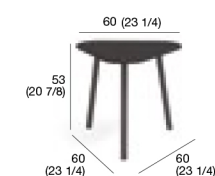

IT Prodotto disponibile su richiesta anche in teak certificato 100% FSC™ – vedere approfondimento pag. 8
EN Product available on request also in 100% FSC™ certified teak – see further details on p. 8
FR Produit disponible sur demande aussi en teak certifié 100% FSC™ – voir l'approfondissement page 8
DE Produkt auf Anfrage aus 100% FSC™ – zertifiziertem Teakholz erhältlich – siehe mehr dazu auf Seite 8
ES Producto disponible bajo pedido en teca 100% certificada FSC™ – ver más detalles en la pág. 8

PIPER 010 side table	Teak Top
PIPER 010 side table	Stone Top
PIPER 010 side table	Gres Top

Code PPR010-XX-XX

Teak top 5 kg/Stone top 17 kg/Gres top 12 kg

storage cover SC-PPR010

PIPER 011 coffee table	Teak Top
PIPER 011 coffee table	Stone Top
PIPER 011 coffee table	Gres Top

Code PPR011-XX-XX