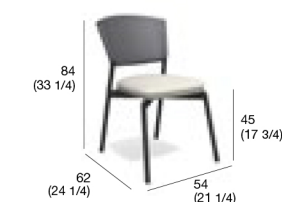

DE
STRUKTUR: pulverbeschichtetes Aluminium
RÜCKENSTÜTZE: Batyline
SITZFLÄCHE: Teak oder Polyurethanharz (HiREK®)
Stapelbar (Piper 020/021)

	Metal/Smoke	Metal/Milk	Metal/Rust
BATYLINE GREY	PPRXXX-01-01-XX Structure: Metal/01 Smoke Batyline: 01 Grey	PPRXXX-02-01-XX Structure: Metal/02 Milk Batyline: 01 Grey	PPRXXX-05-01-XX Structure: Metal/05 Rust Batyline: 01 Grey
BATYLINE SAND	PPRXXX-01-02-XX Structure: Metal/01 Smoke Batyline: 02 Sand	PPRXXX-02-02-XX Structure: Metal/02 Milk Batyline: 02 Sand	PPRXXX-05-02-XX Structure: Metal/05 Rust Batyline: 02 Sand
BATYLINE BROWN	PPRXXX-01-03-XX Structure: Metal/01 Smoke Batyline: 03 Brown	PPRXXX-02-03-XX Structure: Metal/02 Milk Batyline: 03 Brown	PPRXXX-05-03-XX Structure: Metal/05 Rust Batyline: 03 Brown
BATYLINE OLIVE	PPRXXX-01-06-XX Structure: Metal/01 Smoke Batyline: 06 Olive	PPRXXX-02-06-XX Structure: Metal/02 Milk Batyline: 06 Olive	PPRXXX-05-06-XX Structure: Metal/05 Rust Batyline: 06 Olive
BATYLINE NAVY	PPRXXX-01-10-XX Structure: Metal/01 Smoke Batyline: 10 Navy	PPRXXX-02-10-XX Structure: Metal/02 Milk Batyline: 10 Navy	PPRXXX-05-10-XX Structure: Metal/05 Rust Batyline: 10 Navy
BATYLINE GINGER	PPRXXX-01-11-XX Structure: Metal/01 Smoke Batyline: 11 Ginger	PPRXXX-02-11-XX Structure: Metal/02 Milk Batyline: 11 Ginger	PPRXXX-05-11-XX Structure: Metal/05 Rust Batyline: 11 Ginger
BATYLINE SKY	PPRXXX-01-09-XX Structure: Metal/01 Smoke Batyline: 09 Sky	PPRXXX-02-09-XX Structure: Metal/02 Milk Batyline: 09 Sky	PPRXXX-05-09-XX Structure: Metal/05 Rust Batyline: 09 Sky

Opzioni seduta per sedie e sgabelli bar / Seating options for chairs and bar stools

Resin/Mole	Resin/Grey	Teak
PPRXXX-XX-XX-71 Seat: Resin/71 Mole	PPRXXX-XX-XX-72 Seat: Resin/72 Grey	PPRXXX-XX-XX-01 Seat: 01 Teak

Piper, batyline backrest

PIPER 020 chair

Polyurethane Resin Seat

PIPER 020 chair

Teak Seat

Code PPR020-XX-XX-XX

Cushion PIPER dining seat

5,5 kg