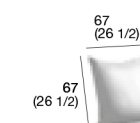

cat. HD CF CAHD - PPR - CF

Cushion PIPER back/arm

Cushion PIPER back/arm 67×67 cm

2 kg 1 m

cat. HD1 CBHD - PPR - XXX

cat. HD2 CBHD - PPR - XXX

cat. HD CF CBHD - PPR - CF

Piper, padded belt backrest