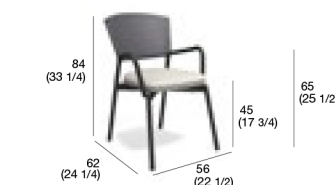

6,5 kg

0,4 kg

1 m

cat. HD1 CSHD - PPR000 - XXX

cat. HD2 CSHD - PPR000 - XXX

cat. HD CF CSHD - PPR000 - CF

storage cover SC - PPR021
(for 4 stacked chairs)

PIPER 022 comfort chair

Polyurethane Resin Seat

PIPER 022 comfort chair

Teak Seat

Code PPR022-XX-XX-XX

Cushion PIPER dining seat