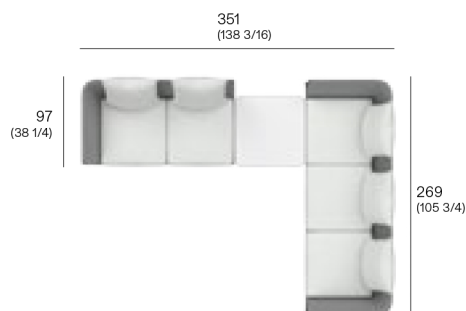

8 PIPER, sofa composition

Batyline backrest - standard cushions

			Category
1 × PIPER 004 right module	PPR004-XX-XX	+	cat. HD1
1 × Cushion PIPER 004 kit 4pcs	CK-PPR004-XXX	+	cat. HD2
1 × PIPER 003 sofa	PPR003-XX-XX	+	
1 × Cushion PIPER 003 kit 6pcs	CK-PPR003-XXX	+	
1 × PIPER 011 coffee table - teak	PPR011-XXX-99		

Batyline backrest - full cushions

1 × PIPER 004 right module	PPR004-XX-XX	+	cat. HD1
1 × Cushion PIPER full 004 kit 3pcs	CK-PPR004-XXX-2	+	cat. HD2
1 × PIPER 003 sofa	PPR003-XX-XX	+	
1 × Cushion PIPER full 003 kit 4pcs	CK-PPR003-XXX-2	+	
1 × PIPER 011 coffee table - teak	PPR011-XXX-99	+	

Belt backrest - standard cushions

			Category
1 × PIPER 114 right module	PPR114-XX-XX	+	cat. HD1
1 × Cushion PIPER 114 kit 4pcs	CK-PPR004-XXX	+	cat. HD2
1 × PIPER 113 sofa	PPR113-XX-XX	+	
1 × Cushion PIPER 113 kit 6pcs	CK-PPR003-XXX	+	
1 × PIPER 011 coffee table - teak	PPR011-XXX-99		

Belt backrest - full cushions

1 × PIPER 114 right module	PPR114-XX-XX	+	cat. HD1
1 × Cushion PIPER full 114 kit 4pcs	CK-PPR004-XXX-2	+	cat. HD2
1 × PIPER 113 sofa	PPR113-XX-XX	+	
1 × Cushion PIPER full 113 kit 4pcs	CK-PPR003-XXX-2	+	
1 × PIPER 011 coffee table - teak	PPR011-XXX-99	+