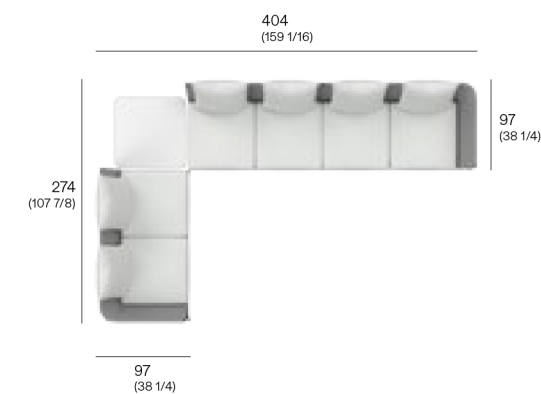

2 PIPER, sofa composition

Batylne backrest - standard cushions			Category
1 × PIPER 004 right module	PPR004-XX-XX	+	cat. HD1
1 × Cushion PIPER 004 kit 4pcs	CK-PPR004-XXX	+	cat. HD2
1 × PIPER 005 left module	PPR005-XX-XX	+	
1 × Cushion PIPER 005 kit 4pcs	CK-PPR005-XXX	+	
1 × PIPER 006 central module	PPR006-XXX	+	
1 × Cushion PIPER 006 kit 4pcs	CK-PPR006-XXX	+	
1 × PIPER 011 coffee table - teak	PPR011-XXX-99		
Batylne backrest - full cushions			Category
1 × PIPER 004 right module	PPR004-XX-XX	+	cat. HD1
1 × Cushion PIPER full 004 kit 3pcs	CK-PPR004-XXX-2	+	cat. HD2
1 × PIPER 005 left module	PPR005-XX-XX	+	
1 × Cushion PIPER full 005 kit 3pcs	CK-PPR005-XXX-2	+	
1 × PIPER 006 central module	PPR006-XXX	+	
1 × Cushion PIPER full 006 kit 2pcs	CK-PPR006-XXX-2	+	
1 × PIPER 011 coffee table - teak	PPR011-XXX-99		

Belt backrest - standard cushions			Category
1 × PIPER 114 right module	PPR114-XX-XX	+	cat. HD1
1 × Cushion PIPER 114 kit 4pcs	CK-PPR004-XXX	+	cat. HD2
1 × PIPER 115 left module	PPR115-XX-XX	+	
1 × Cushion PIPER 115 kit 4pcs	CK-PPR005-XXX	+	
1 × PIPER 116 central module	PPR116-XXX	+	
1 × Cushion PIPER 116 kit 4pcs	CK-PPR006-XXX	+	
1 × PIPER 011 coffee table - teak	PPR011-XXX-99		
Belt backrest - full cushions			Category
1 × PIPER 114 right module	PPR114-XX-XX	+	cat. HD1
1 × Cushion PIPER full 114 kit 4pcs	CK-PPR004-XXX-2	+	cat. HD2
1 × PIPER 115 left module	PPR115-XX-XX	+	
1 × Cushion PIPER full 115 kit 4pcs	CK-PPR005-XXX-2	+	
1 × PIPER 116 central module	PPR116-XXX	+	
1 × Cushion PIPER full 116 kit 4pcs	CK-PPR006-XXX-2	+	
1 × PIPER 011 coffee table - teak	PPR011-XXX-99