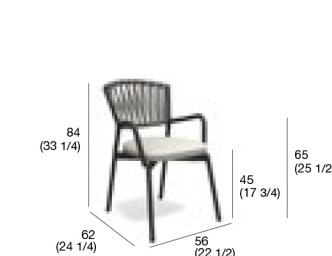

6,5 kg

Cushion PIPER dining seat

0,4 kg 1 m

cat. HD1 CSHD - PPR000 - XXX

cat. HD2 CSHD - PPR000 - XXX

cat. HD CF CSHD - PPR000 - CF

storage cover SC - PPR021
(for 4 stacked chairs)