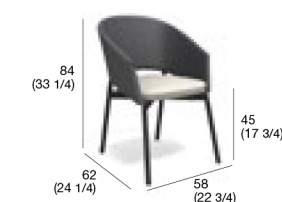

7,5 kg

0,4 kg

1 m

cat. HD1 CSHD - PPR000 - XXX

cat. HD2 CSHD - PPR000 - XXX

cat. HD CF CSHD - PPR000 - CF

storage cover SC - PPR022