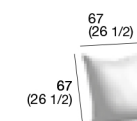

Cushion PIPER back/arm

Cushion PIPER back/arm 67×67 cm

2 kg 1 m

cat. HD1 CBHD - PPR - XXX

cat. HD2 CBHD - PPR - XXX

cat. HD CF CBHD - PPR - CF