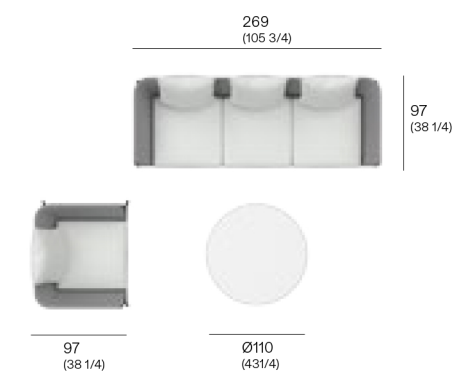

PIPER 030 extendable table

Limited Stock

Code PPR030-XX-61

134 kg

storage cover SC-PPR030

Piper, sofa compositions

1 PIPER, sofa composition

Batylne backrest - standard cushions			Category
1 × PIPER 003 sofa	PPR003-XX-XX	+	cat. HD1
1 × Cushion PIPER 003 kit 6pcs	CK-PPR003-XXX	+	cat. HD2
1 × PIPER 001 sofa	PPR001-XX-XX	+	
1 × Cushion PIPER 001 kit 2pcs	CK-PPR001-XXX	+	
1 × PIPER 012 - teak top	PPR012-XX-99		
Batylne backrest - full cushions			Category
1 × PIPER 003 sofa	PPR003-XX-XX	+	cat. HD1
1 × Cushion PIPER full 003 kit 4pcs	CK-PPR003-XXX-2	+	cat. HD2
1 × PIPER 001 sofa	PPR001-XX-XX	+	
1 × Cushion PIPER 001 full kit 4pcs	CK-PPR001-XXX-2	+	
1 × PIPER 012 - teak top	PPR012-XX-99		