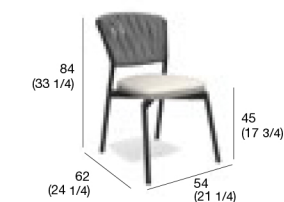

Metal/Smoke		Metal/Milk		Metal/Rust		
PADDED BELT GREY - BLUE Limited Stock Structure: Metal/01 Smoke Padded Belt: 11 Grey-Blue			PPRXXX-02-11-XX Limited Stock Structure: Metal/02 Milk Padded Belt: 11 Grey-Blue			PPRXXX-05-11-XX Limited Stock Structure: Metal/05 Rust Padded Belt: 11 Grey-Blue	
PADDED BELT GREY - SAND Limited Stock Structure: Metal/01 Smoke Padded Belt: 12 Grey-Sand			PPRXXX-02-12-XX Limited Stock Structure: Metal/02 Milk Padded Belt: 12 Grey-Sand			PPRXXX-05-12-XX Limited Stock Structure: Metal/05 Rust Padded Belt: 12 Grey-Sand	
PADDED BELT CLAY Recycled Padded Belt Structure: Metal/01 Smoke Padded Belt: 13 Clay			PPRXXX-02-13-XX Structure: Metal/02 Milk Padded Belt: 13 Clay			PPRXXX-05-13-XX Structure: Metal/05 Rust Padded Belt: 13 Clay	
PADDED BELT STONE Recycled Padded Belt Structure: Metal/01 Smoke Padded Belt: 14 Stone			PPRXXX-02-14-XX Structure: Metal/02 Milk Padded Belt: 14 Stone			PPRXXX-05-14-XX Structure: Metal/05 Rust Padded Belt: 14 Stone	

Opzioni seduta per sedie e sgabelli bar / Seating options for chairs and bar stools

Resin/Mole		Resin/Grey		Teak	
	PPRXXX-XX-XX-71 Seat: Resin/71 Mole		PPRXXX-XX-XX-72 Seat: Resin/72 Grey		PPRXXX-XX-XX-01 Seat: 01 Teak

PIPER 220 chair

Polyurethane Resin Seat

PIPER 220 chair

Teak Seat

Code PPR220-XX-XX-XX

Cushion PIPER dining seat

0,4 kg 1 m

cat. HD1 CSHD - PPR000 - XXX

cat. HD2 CSHD - PPR000 - XXX

cat. HD CF CS - PPR000 - CF

5,5 kg

storage cover SC - PPR020
(for 4 stacked chairs)

Piper, padded belt backrest

PIPER 221 armchair

Polyurethane Resin Seat

PIPER 221 armchair

Teak Seat

Code PPR221-XX-XX-XX

Cushion PIPER dining seat

0,4 kg 1 m

cat. HD1 CSHD - PPR000 - XXX

cat. HD2 CSHD - PPR000 - XXX

cat. HD CF CSHD - PPR000 - CF