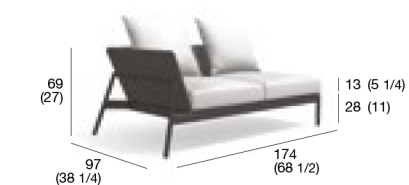

11 kg 7,5 m

cat. HD1 CKHD - PPR004 - XXX - 2

cat. HD2 CKHD - PPR004 - XXX - 2

cat. HD CF CKHD - PPR004 - CF - 2

storage cover SC - PPR004

PIPER 004 module right

Limited Stock

Code PPR004-XX-XX