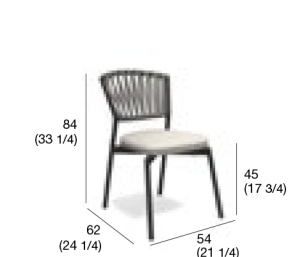

Piper, belt backrest

Opzioni seduta per sedie e sgabelli bar / Seating options for chairs and bar stools

Resin/Mole	Resin/Grey	Teak
PPRXXX-XX-XX-71 Seat: Resin/71 Mole	PPRXXX-XX-XX-72 Seat: Resin/72 Grey	PPRXXX-XX-XX-01 Seat: 01 Teak

IT
STRUTTURA: alluminio verniciato a polvere
SCHIENALE: cinghie in poliester e acrilico
(cinghia 25 mm)
SEDUTA: teak o resina poliuretanic (HiREK®)
Impilabile (Piper 120/121)

EN
STRUCTURE: powder coated aluminium
BACKREST: polyester or acrylic belts (belt 25 mm)
SEAT: teak or polyurethane resin (HiREK®)
Stackable (Piper 120/121)

FR
STRUCTURE: aluminium laqué avec une peinture poudre
DOSSIER: sangles en polyester ou acrylique
(sangle 25 mm)
ASSISE: teck ou résine de polyurethane (HiREK®)
Empilable (Piper 120/121)

DE
STRUKTUR: pulverbeschichtetes Aluminium
RÜCKENLEHEN: Polyester- oder Acrylgurte (25 mm Gurt)
SITZ: Teak oder Polyurethanharz (HiREK®)
Stapelbar (Piper 120/121)

ES
ESTRUCTURA: aluminio con pintura en polvo
RESPALDO: correas en poliéster o acrílico (correa 25 mm)
ASIENTO: teca o resina de poliuretano (HiREK®)
Apilables (Piper 120/121)

PIPER 120 chair		Polyurethane Resin Seat
PIPER 120 chair		Teak Seat

Code PPR120-XX-XX-XX

5,5 kg

Cushion PIPER dining seat

0,4 kg 1 m

cat. HD1 CSHD - PPR000 - XXX

cat. HD2 CSHD - PPR000 - XXX

cat. HD CF CSHD - PPR000 - CF

storage cover SC - PPR020
(for 4 stacked chairs)

PIPER 121 armchair		Polyurethane Resin Seat
PIPER 121 armchair		Teak Seat

Code PPR121-XX-XX-XX