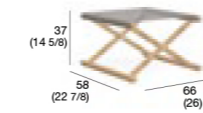

ORSON 002 director lounge chair

Code ORS002-01-XX
Foldable

8 kg

storage cover SC-ORS002

ORSON 003 stool

Code ORS003-01-XX
Foldable

3 kg

storage cover SC-ORS003