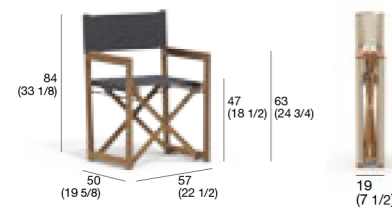

ORSON 001 director chair

Code ORS001-01-XX
Foldable

6 kg

storage cover SC-ORS001

ORSON 011 director chair

Code ORS011-01-XX
Foldable

6 kg

storage cover SC-ORS011