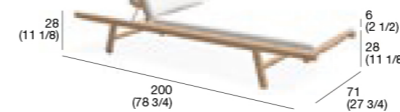

28 kg

storage cover SC-ORS008