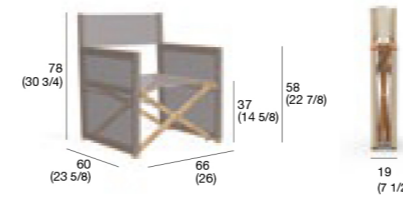

ORSON 002 director lounge chair

Code ORS002-01-XX
Foldable

8 kg

storage cover SC-ORS002

ORSON 003 stool

Code ORS003-01-XX
Foldable

3 kg

storage cover SC-ORS003

Teak	
	ORS008-01
	Structure: 01 Teak

IT Prodotto disponibile su richiesta anche in teak certificato 100% FSC™ – vedere approfondimento pag. 8
EN Product available on request also in 100% FSC™ certified teak – see further details on p. 8
FR Produit disponible sur demande aussi en teak certifié 100% FSC™ – voir l'approfondissement page 8
DE Produkt auf Anfrage aus 100% FSC™ – zertifiziertem Teakholz erhältlich – siehe mehr dazu auf Seite 8
ES Producto disponible bajo pedido en teca 100% certificada FSC™ – ver más detalles en la pág. 8

ORSON 008 sunlounger

Code ORS008-01
Cushion fixed to the frame with elastic straps
Reclining back 6 positions

Structure Teak

Cushion ORSON 008 seat

5 kg 4,5 m

cat. HD1 CSHD - ORS008 - XXX

cat. HD2 CSHD - ORS008 - XXX

cat. HD CF CSHD - ORS008 - CF