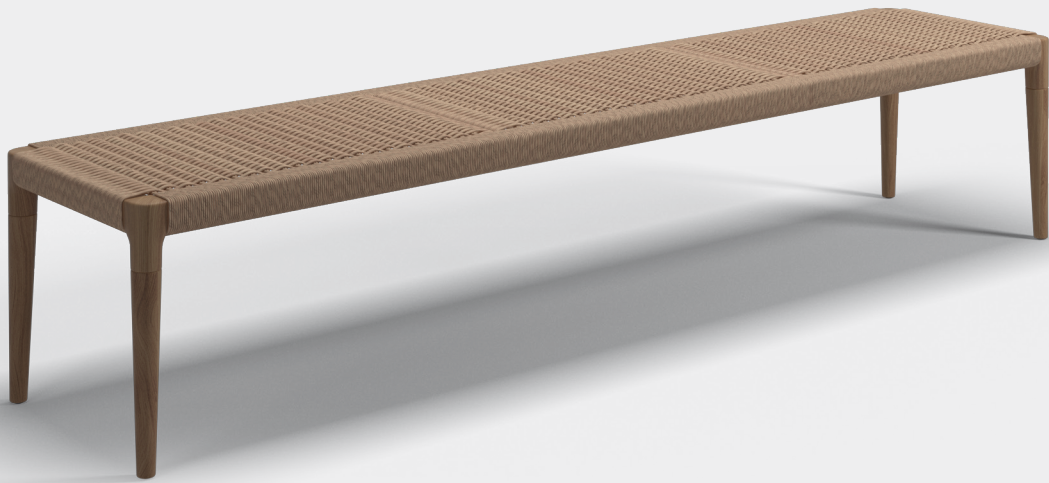

See gloster.com for warranty terms & maintenance instructions.

TEAK FINISH

WICKER COLOUR

NATURAL

WHEAT

LIMA
224cm DINING BENCH

WIDTH 224cm / 88"

DEPTH 48cm / 19"