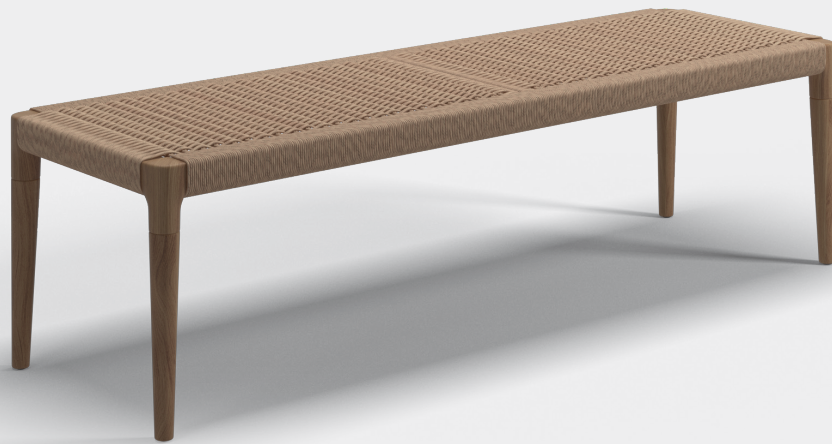

LIMA
159cm DINING BENCH

WIDTH 159cm / 62.5"

DEPTH 48cm / 19"

HEIGHT 44cm / 17.5"

PRODUCT WEIGHT 14kg / 31lb

CBM / CCF 0.44m³ / 15.54ft³

DESIGNER Henrik Pedersen

ASSEMBLY Required

ITEM NUMBER

108233 : 159cm Dining Bench

MATERIALS

Natural finish teak frame.

Wheat colour, woven all-weather wicker seat.

ACCESSORIES

108519 : Protective Cover

108499 : Seat Pad Cushion

WARRANTY / MAINTENANCE

See gloster.com for warranty terms & maintenance instructions.

TEAK FINISH

WICKER COLOUR

NATURAL

WHEAT