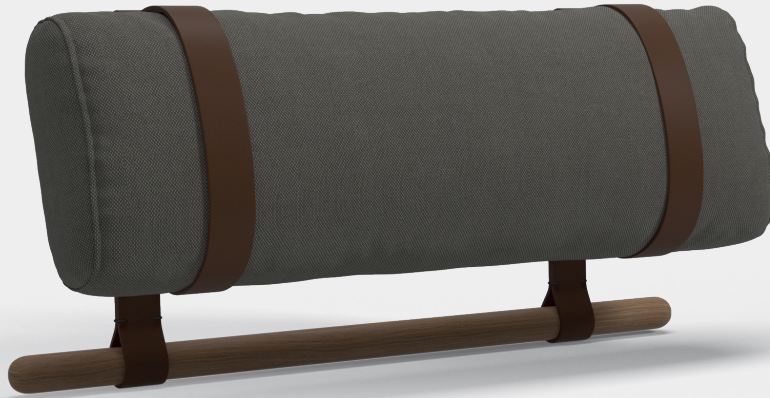

ACCESSORIES
104723 : Protective Cover

WARRANTY / MAINTENANCE
See gloster.com for warranty terms & maintenance instructions.

TEAK FINISH

NATURAL

LIMA HEADREST CUSHION

WIDTH	70cm / 27.5"
HEIGHT	23cm / 9"
DEPTH	13cm / 5"
PRODUCT WEIGHT	1.5kg / 2.5lb
CBM / CCF	0.02m ³ / 0.72ft ³
ASSEMBLY	Not Required

ITEM NUMBERS
107331 : Lima Headrest Cushion - Water Resistant
107329 : Lima Headrest Cushion - Outdoor Performance
107330 : Lima Headrest Cushion - Soft Touch

MATERIALS
Headrest cushion with natural finish teak pole & leather straps.
Removable outdoor fabric cover with zipper.
Polypropylene fabric interliner with polyester fibre fill.
Suitable for use on Lima High Back seating units only.

WARRANTY / MAINTENANCE
See gloster.com for warranty terms & maintenance instructions.

TEAK FINISH

LEATHER COLOUR

NATURAL

NATURAL

LIMA COFFEE TABLE

WIDTH 81cm / 32"
LENGTH 81cm / 32"
HEIGHT 31cm / 12"
PRODUCT WEIGHT 22kg / 42lb
CBM / CCF 0.235m³ / 11.3ft³
DESIGNER Henrik Pedersen
ASSEMBLY Required