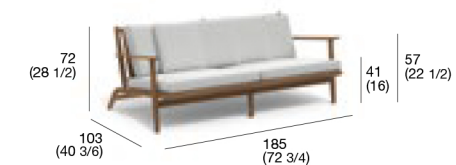

5 kg 3,5 m

cat. HD1 CSHD-LVN008-XXX

cat. HD2 CSHD-LVN008-XXX

cat. HD CF CSHD-LVN008-CF

LEVANTE 102 sofa

Code LVN102-01

Structure

Cushion LEVANTE 102 seat 2pcs