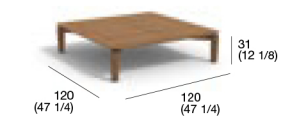

LEVANTE 012 coffee table

Code LVN012-01

27 kg

storage cover SC - LVN012

LEVANTE 013 coffee table

Code LVN013-01