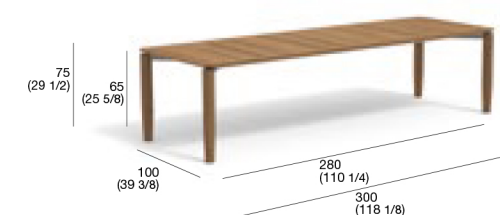

LEVANTE O22 table

Code LVN022-01

59 kg

storage cover SC-LVN022

LEVANTE O30 table

Code LVN030-01

73 kg

storage cover SC-LVN030