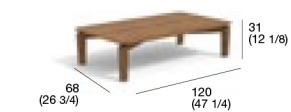

17 kg

storage cover SC - LVN013