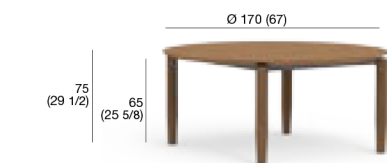

LEVANTE O17 table

Code LVN017-01

75 kg

storage cover SC-LVN017

LEVANTE O18 table

Code LVN018-01

65 kg

storage cover SC-LVN018

LEVANTE O20 table

Code LVN020-01

120 kg

storage cover SC-LVN020

LEVANTE O21 table

Code LVN021-01

100 kg

storage cover SC-LVN021