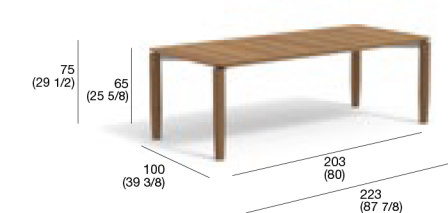

LEVANTE O20 table

Code LVN020-01

120 kg

storage cover SC-LVN020

LEVANTE O21 table

Code LVN021-01

100 kg

storage cover SC-LVN021

LEVANTE O22 table

Code LVN022-01

59 kg

storage cover SC-LVN022

LEVANTE O30 table

Code LVN030-01

73 kg

storage cover SC-LVN030