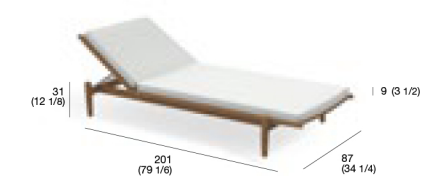

Code LVN013-01

17 kg

storage cover SC - LVN013

LEVANTE 009 sunlounger*

Code LVN009-01

Reclining back 3 positions/Stackable (max 4 sunlounger)

20 kg

storage cover SC - LVN009