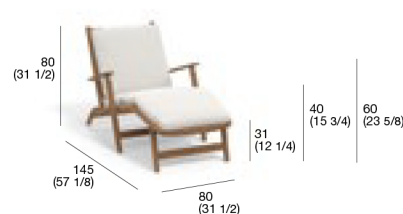

16 kg

storage cover SC-LVN008

Structure

Cushion LEVANTE 008 seat

5 kg 3,5 m

cat. HD1 CSHD-LVN008-XXX

cat. HD2 CSHD-LVN008-XXX

cat. HD CF CSHD-LVN008-CF