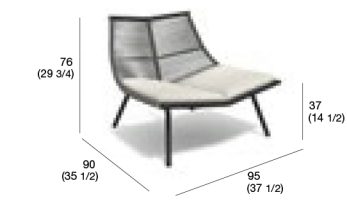

1 m

cat. HD1 CSHD - LZE059 - XXX

cat. HD2 CSHD - LZE059 - XXX

cat. HD CF CSHD - LZE059 - CF

storage cover SC - LZE059

LAZE 001 lounge chair

Code LZE001-XX-XX

18 kg

Structure

Cushion LAZE 001/002/003 seat

1 kg 1 m

cat. HD1 CSHD-LZE000-XXX

cat. HD2 CSHD-LZE000-XXX

cat. HD CF CSHD-LZE000-CF

Cushion LAZE 001 seat+back

2 kg 2 m

cat. HD1 CSHD-LZE001-XXX

cat. HD2 CSHD-LZE001-XXX

cat. HD CF CSHD-LZE001-CF

storage cover SC-LZE001

LAZE 002 lounge chair high backrest

Code LZE002-XX-XX

22 kg

Structure