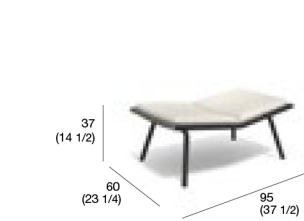

cat. HD2 CSHD-LZE002/003-XXX

cat. HD CF CSHD-LZE002/003-CF

storage cover SC-LZE002

LAZE 003 rocking chair

Code LZE003-XX-XX

23 kg

Structure

Cushion LAZE 001/002/003 seat

1 kg 1 m

cat. HD1 CSHD-LZE000-XXX

cat. HD2 CSHD-LZE000-XXX

cat. HD CF CSHD-LZE000-CF

Cushion LAZE 002/003 seat+back

2 kg 2 m

cat. HD1 CSHD-LZE002/003-XXX

cat. HD2 CSHD-LZE002/003-XXX

cat. HD CF CSHD-LZE002/003-CF

storage cover SC-LZE003

LAZE 004 stool

Code LZE004-XX-XX

8 kg

Structure

Cushion LAZE 004 seat

1 kg 1,5 m