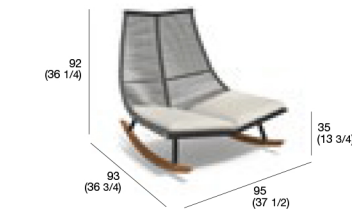

cat. HD1 CSHD-LZE001-XXX

cat. HD2 CSHD-LZE001-XXX

cat. HD CF CSHD-LZE001-CF

storage cover SC-LZE001

LAZE 002 lounge chair high backrest

Code LZE002-XX-XX

22 kg

Structure

Cushion LAZE 001/002/003 seat

1 kg 1 m

cat. HD1 CSHD-LZE000-XXX

cat. HD2 CSHD-LZE000-XXX

cat. HD CF CSHD-LZE000-CF

Cushion LAZE 002/003 seat+back

2 kg 3 m

cat. HD1 CSHD-LZE002/003-XXX

cat. HD2 CSHD-LZE002/003-XXX

cat. HD CF CSHD-LZE002/003-CF

storage cover SC-LZE002

LAZE 003 rocking chair

Code LZE003-XX-XX

23 kg

Structure

Cushion LAZE 001/002/003 seat