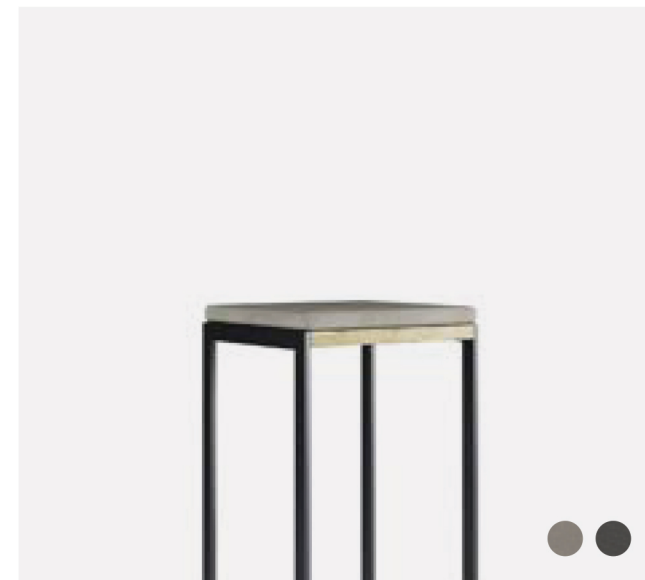

Design:	Broberg & Ridderstråle
Art no:	100204
Colours:	Anthracite, Golden Brown
Materials:	Stainless Steel, Teak
Measurements:	L 1615 D 800 H 725 mm / L 63.6 D 31.5 H 28.5 in
Weight:	40.7 kg / 89.7 lb

Garden Dinner Bench 183

Design:	Broberg & Ridderstråle
Art no:	100210
Colours:	Anthracite, Golden Brown
Materials:	Stainless Steel, Teak
Measurements:	L 1834 D 370 H 455 mm / L 72.2 D 14.6 H 17.9 in
Weight:	30.3 kg / 66.8 lb

Luxury Covers

Design:	Broberg & Ridderstråle
Materials:	100 % Swela - Solution Dyed Polyester, Taped seams, Drawstring
Colours:	Charcoal

for Dinner Table 160 w. Bench	100271
for Dinner Table 220 w. Bench	100272
for Dinner Table 160 w. Chairs	100273
for Dinner Table 220 w. Chairs	100274
for Dinner Bench 183	100279
for Dinner Bench 125	100280

Garden Dinner Bench 125

Design:	Broberg & Ridderstråle
Art no:	100206
Colours:	Anthracite, Golden Brown
Materials:	Stainless Steel, Teak
Measurements:	L 1250 D 370 H 450 mm / L 49.2 D 14.6 H 17.7 in
Weight:	14.8 kg / 32.6 lb