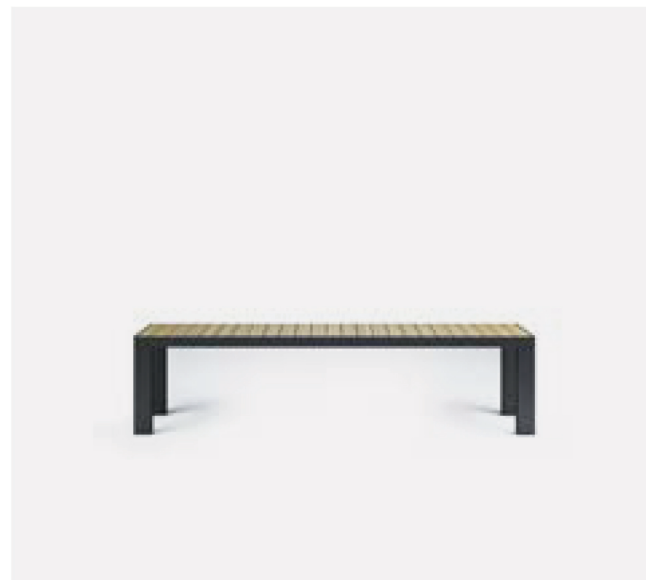

Design:	Broberg & Ridderstråle
Art no:	100204
Colours:	Anthracite, Golden Brown
Materials:	Stainless Steel, Teak
Measurements:	L 1615 D 800 H 725 mm / L 63.6 D 31.5 H 28.5 in
Weight:	40.7 kg / 89.7 lb

Garden Dinner Bench 183

Design:	Broberg & Ridderstråle
Art no:	100210
Colours:	Anthracite, Golden Brown
Materials:	Stainless Steel, Teak
Measurements:	L 1834 D 370 H 455 mm / L 72.2 D 14.6 H 17.9 in
Weight:	30.3 kg / 66.8 lb

Garden Dinner Table 220

Design:	Broberg & Ridderstråle
Art no:	100205
Colours:	Anthracite, Golden Brown
Materials:	Stainless Steel, Teak
Measurements:	L 2200 D 900 H 725 mm / L 86.6 D 35.4 H 28.5 in
Weight:	53.8 kg / 118.6 lb

Luxury Covers

Design:	Broberg & Ridderstråle
Materials:	100 % Swela - Solution Dyed Polyester, Taped seams, Drawstring
Colours:	Charcoal

for Dinner Table 160 w. Bench	100271
for Dinner Table 220 w. Bench	100272
for Dinner Table 160 w. Chairs	100273
for Dinner Table 220 w. Chairs	100274
for Dinner Bench 183	100279
for Dinner Bench 125	100280