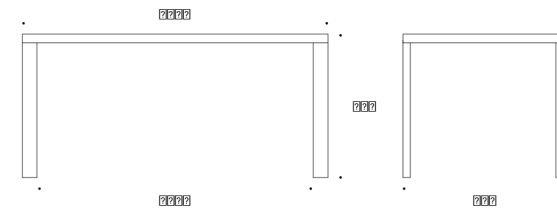

Design:	Broberg & Ridderstråle
Art no:	100204
Colours:	Anthracite, Golden Brown
Materials:	Stainless Steel, Teak
Measurements:	L 1615 D 800 H 725 mm / L 63.6 D 31.5 H 28.5 in
Weight:	40.7 kg / 89.7 lb

Garden Dinner Bench 183

Design:	Broberg & Ridderstråle
Art no:	100210
Colours:	Anthracite, Golden Brown
Materials:	Stainless Steel, Teak
Measurements:	L 1834 D 370 H 455 mm / L 72.2 D 14.6 H 17.9 in
Weight:	30.3 kg / 66.8 lb

Garden Dinner Bench 125

Design:	Broberg & Ridderstråle
Art no:	100206
Colours:	Anthracite, Golden Brown
Materials:	Stainless Steel, Teak
Measurements:	L 1250 D 370 H 450 mm / L 49.2 D 14.6 H 17.7 in
Weight:	14.8 kg / 32.6 lb

Garden bench 183 Cushion

Art no:	100211 / 100212
Measurements:	L 1810 D 370 H 32 mm / L 77.2 D 14.6 H 1.3 in
Weight:	1.5 kg / 3.3 lb