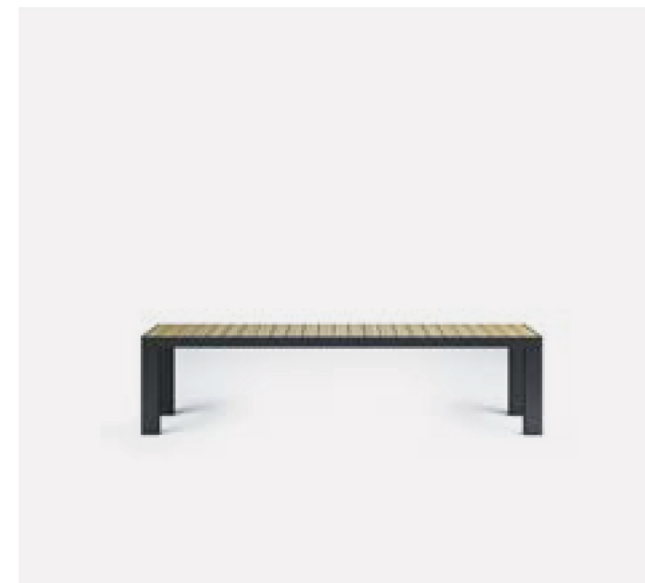

Garden Dinner

Created with pleasant social gatherings in mind. Casual, yet elegant, the Garden Dinner Series is perfect for outdoor dinners. A place to linger long after dessert.

Garden Dinner Table 160

Design:	Broberg & Ridderstråle
Art no:	100204
Colours:	Anthracite, Golden Brown
Materials:	Stainless Steel, Teak
Measurements:	L 1615 D 800 H 725 mm / L 63.6 D 31.5 H 28.5 in
Weight:	40.7 kg / 89.7 lb

Garden Dinner Bench 183

Design:	Broberg & Ridderstråle
Art no:	100210
Colours:	Anthracite, Golden Brown
Materials:	Stainless Steel, Teak
Measurements:	L 1834 D 370 H 455 mm / L 72.2 D 14.6 H 17.9 in
Weight:	30.3 kg / 66.8 lb

Garden Dinner Table 220

Design:	Broberg & Ridderstråle
Art no:	100205
Colours:	Anthracite, Golden Brown
Materials:	Stainless Steel, Teak
Measurements:	L 2200 D 900 H 725 mm / L 86.6 D 35.4 H 28.5 in
Weight:	53.8 kg / 118.6 lb