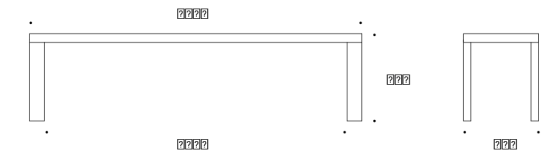

Design:	Broberg & Ridderstråle
Art no:	100204
Colours:	Anthracite, Golden Brown
Materials:	Stainless Steel, Teak
Measurements:	L 1615 D 800 H 725 mm / L 63.6 D 31.5 H 28.5 in
Weight:	40.7 kg / 89.7 lb

Garden Dinner Bench 183

Design:	Broberg & Ridderstråle
Art no:	100210
Colours:	Anthracite, Golden Brown
Materials:	Stainless Steel, Teak
Measurements:	L 1834 D 370 H 455 mm / L 72.2 D 14.6 H 17.9 in
Weight:	30.3 kg / 66.8 lb

Garden bench 183 Cushion

Art no:	100211 / 100212
Measurements:	L 1810 D 370 H 32 mm / L 77.2 D 14.6 H 1.3 in
Weight:	1.5 kg / 3.3 lb