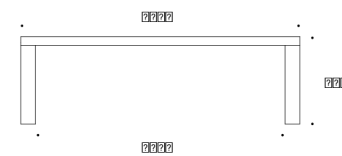

Garden Dinner Bench 125

Design:	Broberg & Ridderstråle
Art no:	100206
Colours:	Anthracite, Golden Brown
Materials:	Stainless Steel, Teak
Measurements:	L 1250 D 370 H 450 mm / L 49.2 D 14.6 H 17.7 in
Weight:	14.8 kg / 32.6 lb