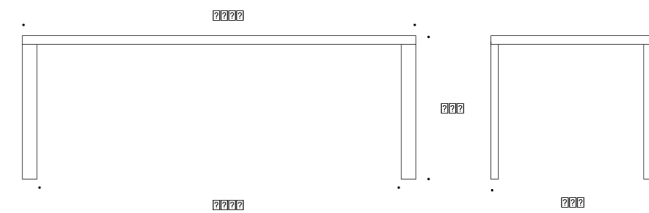

Luxury Covers

Design:	Broberg & Ridderstråle
Materials:	100 % Swela - Solution Dyed Polyester, Taped seams, Drawstring
Colours:	Charcoal

for Dinner Table 160 w. Bench	100271
for Dinner Table 220 w. Bench	100272
for Dinner Table 160 w. Chairs	100273
for Dinner Table 220 w. Chairs	100274
for Dinner Bench 183	100279
for Dinner Bench 125	100280