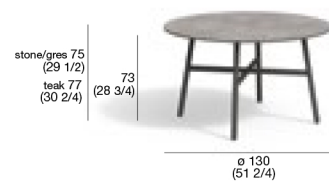

EN
STRUCTURE: powder coated stainless steel
TOP: teak; stone; gres

DE
STRUKTUR: pulverbeschichteter Edelstahl
TOP: Teak; Stein; Steingut

	Metal/Smoke		Metal/Milk	
TOP LUNA STONE	GMM130-01-01 Structure: Metal/01 Smoke Top: 01 Luna Stone		GMM130-02-01 Structure: Metal/02 Milk Top: 01 Luna Stone	
TOP CARRARA MARBLE	GMM130-01-02 Structure: Metal/01 Smoke Top: 02 Carrara		GMM130-02-02 Structure: Metal/02 Milk Top: 02 Carrara	
TOP FARSENA	GMM130-01-03 Structure: Metal/01 Smoke Top: 03 Farsena		GMM130-02-03 Structure: Metal/02 Milk Top: 03 Farsena	
TOP TEAK	GMM130-01-99 Limited Stock Structure: Metal/01 Smoke Top: 99 Teak		GMM130-02-99 Limited Stock Structure: Metal/02 Milk Top: 99 Teak	
TOP GRES	GMM130-01-61 Structure: Metal/01 Smoke Top: Gres/61 Natural		GMM130-02-61 Structure: Metal/02 Milk Top: Gres/61 Natural	

GAMMA 130 table Limited Stock	Teak Top
GAMMA 130 table	Stone Top
GAMMA 130 table	Gres Top

Code GMM130-XX-XX

Teak top 42 kg/Stone top 84 kg/Gres top 60 kg

storage cover SC-GMM130

	Metal/Smoke		Metal/Milk	
TOP TEAK	GMM160-01-99 Limited Stock Structure: Metal/01 Smoke Top: 99 Teak		GMM160-02-99 Limited Stock Structure: Metal/02 Milk Top: 99 Teak	
TOP GRES	GMM160-01-61 Structure: Metal/01 Smoke Top: Gres/61 Natural		GMM160-02-61 Structure: Metal/02 Milk Top: Gres/61 Natural	