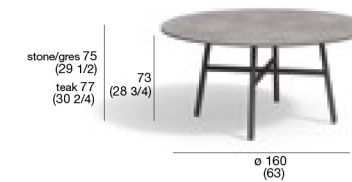

Teak top 52 kg/Gres top 79 kg

storage cover SC-GMM160