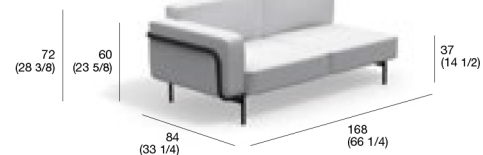

cat. HD1 CKHD-EST113-XXX

cat. HD2 CKHD-EST113-XXX

cat. HD CF CK-EST113-CF

storage cover SC-EST113

ESTENDO 211 two-seater right module

Code EST211-XX

12 kg

Structure