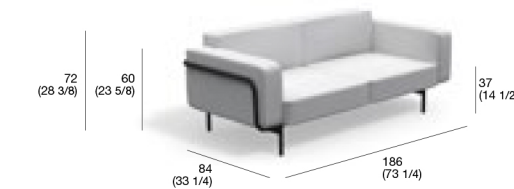

ESTENDO 002 two-seater sofa

Code EST002-XX

13 kg

Structure

Cushion ESTENDO 002 kit 6pcs

15 kg 12 m

cat. HD1 CKHD - EST002 - XXX

cat. HD2 CKHD - EST002 - XXX

cat. HD CF CK - EST002 - CF

storage cover SC-EST002