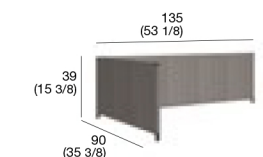

BASKET 334 backrest right

Limited Stock

Code BSK334-XX-XX