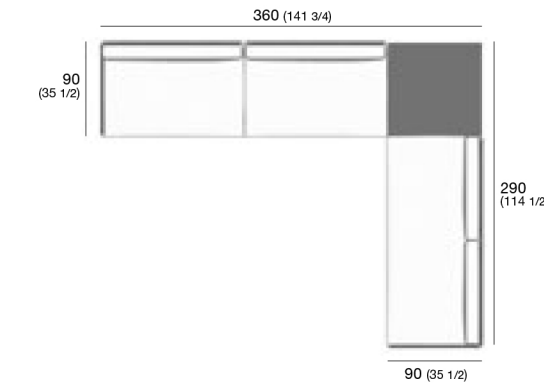

7 BASKET, sofa composition

2 x BASKET 353 module (135x90 cm)	BSK353-XX	+	cat. HD1
2 x Cushion BASKET 353 seat	CS - BSK353 -XXX	+	
1 x BASKET 334 backrest right (135x90 cm)	BSK334-XX-XX	+	cat. HD2
1 x BASKET 333 backrest (135 cm)	BSK333-XX-XX	+	
2 x Cushion BASKET back 135 cm	CB - BSK135-XXX	+	
1 x BASKET 357 module (200x90 cm)	BSK357-XX	+	
1 x Cushion BASKET 357 seat	CS - BSK357 -XXX	+	
1 x BASKET 339 backrest left (200x90 cm)	BSK339-XX-XX	+	
1 x Cushion BASKET back 200 cm 2pcs	CB - BSK200-XXX	+	
1 x BASKET 351 coffee table (90x90cm)/stone top	BSK351-XX-XX