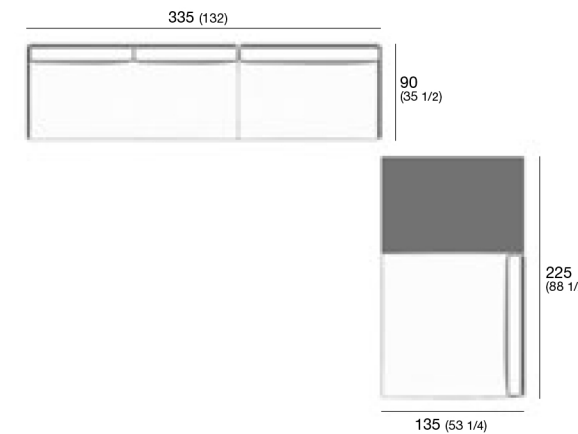

4 BASKET, sofa composition

8 BASKET, sofa composition

1 x BASKET 357 module (200x90 cm)	BSK357-XX	+	cat. HD1
1 x Cushion BASKET 357 seat	CS - BSK357 -XXX	+	
1 x BASKET 338 backrest right (200x90 cm)	BSK338-XX-XX	+	cat. HD2
1 x Cushion BASKET back 200 cm 2pcs	CB - BSK200-XXX	+	
1 x BASKET 353 module (135x90 cm)	BSK353-XX	+	
1 x Cushion BASKET 353 seat	CS - BSK353 -XXX	+	
1 x BASKET 335 backrest left (135x90 cm)	BSK335-XX-XX	+	
1 x Cushion BASKET back 135 cm	CB - BSK135-XXX	+	
1 x BASKET 354 module (135x135 cm)	BSK354-XX	+	
1 x Cushion BASKET 354 seat	CS - BSK354 -XXX	+	
1 x BASKET 333 backrest (135 cm)	BSK333-XX-XX	+	
1 x Cushion BASKET back 135 cm	CB - BSK135-XXX	+	
1 x BASKET 355 coffee table (135x90cm)/stone top	BSK355-XX-XX