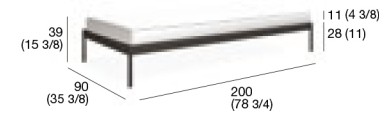

25 kg

storage cover SC-BSK357
(backrest incl.)

BELT CONNECTOR

Limited Stock

Code AC-STD002-01
belt: 01 grey