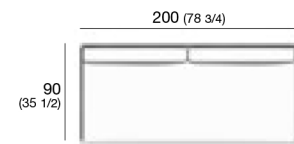

Basket, sofa compositions

1 BASKET, sofa composition

1 x BASKET 357 module (200x90 cm)	BSK357-XX	+	cat. HD1
1 x Cushion BASKET 357 seat	CS - BSK357 -XXX	+	
1 x BASKET 340 backrest U (200x90 cm)	BSK - 340-XX-XX	+	cat. HD2
1 x Cushion BASKET back 200 cm 2pcs	CB - BSK200-XXX