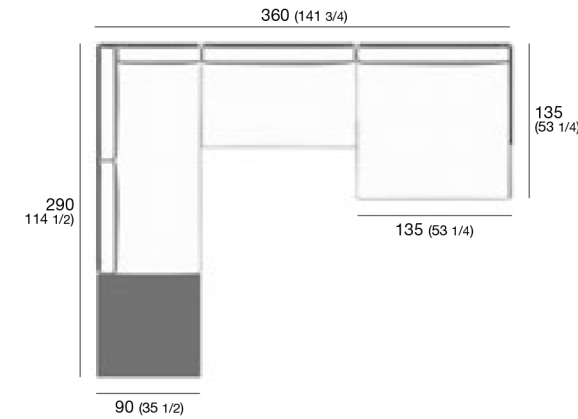

6 BASKET, sofa composition

1 x BASKET 357 module (200x90 cm)	BSK357-XX	+	cat. HD1
1 x Cushion BASKET 357 seat	CS - BSK357 -XXX	+	
1 x BASKET 339 backrest left (200x90 cm)	BSK339-XX-XX	+	cat. HD2
1 x Cushion BASKET back 200 cm 2pcs	CB - BSK200-XXX	+	
1 x Cushion BASKET arm 90 cm	CA - BSK090-XXX	+	
1 x BASKET 353 module (135x90 cm)	BSK353-XX	+	
1 x Cushion BASKET 353 seat	CS - BSK353 -XXX	+	
1 x BASKET 333 backrest (135 cm)	BSK333-XX-XX	+	
1 x BASKET 354 module (135x135 cm)	BSK354-XX	+	
1 x Cushion BASKET 354 seat	CS - BSK354 -XXX	+	
1 x BASKET 335 backrest left (135x90 cm)	BSK335-XX-XX	+	
2 x Cushion BASKET back 135 cm	CB - BSK135-XXX	+	
1 x BASKET 351 coffee table (90x90 cm)/stone top	BSK351-XX-XX