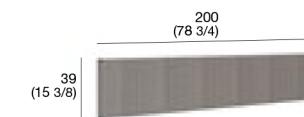

BASKET 336 backrest

Limited Stock

Code BSK336-XX-XX

Suitable for :

- BASKET 357 module

11 kg