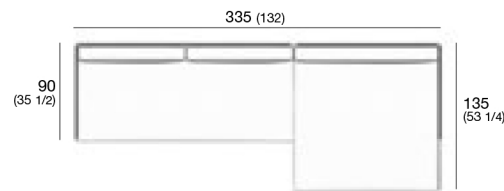

3 BASKET, sofa composition

1 x BASKET 357 module (200x90 cm)	BSK357-XX	+	cat. HD1
1 x Cushion BASKET 357 seat	CS - BSK357 -XXX	+	
1 x BASKET 338 backrest right (200x90 cm)	BSK338-XX-XX	+	cat. HD2
1 x Cushion BASKET back 200 cm 2pcs	CB - BSK200-XXX	+	
1 x BASKET 354 module (135x135 cm)	BSK354-XX	+	
1 x Cushion BASKET 354 seat	CS - BSK354 -XXX	+	
1 x BASKET 335 backrest left (135x90 cm)	BSK335-XX-XX	+	
1 x Cushion BASKET back 135 cm	CB - BSK135-XXX