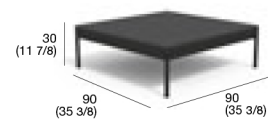

BASKET 351 coffee table Limited Stock

Code BSK351-XX-XX

52 kg

storage cover SC-BSK351