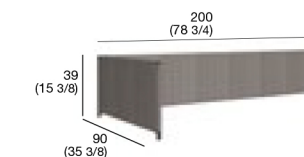

BASKET 338 backrest right

Limited Stock

Code BSK338-XX-XX