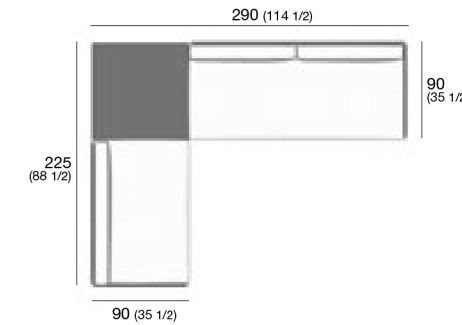

Basket, sofa compositions

5 BASKET, sofa composition

1 x BASKET 353 module (135x90 cm)	BSK353-XX	+	cat. HD1
1 x Cushion BASKET 353 seat	CS - BSK353 -XXX	+	
1 x BASKET 334 backrest right (135x90 cm)	BSK334-XX-XX	+	cat. HD2
1 x Cushion BASKET back 135 cm	CB - BSK135-XX	+	
1 x BASKET 357 module (200x90 cm)	BSK357-XX	+	
1 x Cushion BASKET 357 seat	CS - BSK357 -XXX	+	
1 x BASKET 339 backrest left (200x90 cm)	BSK339-XX-XX	+	
1 x Cushion BASKET back 200 cm 2pcs	CB - BSK200-XXX	+	
1 x BASKET 351 coffee table (90x90 cm)/stone top	BSK351-XX-XX