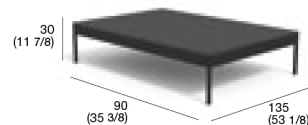

BASKET 351 coffee table Limited Stock

Code BSK351-XX-XX

 52 kg

storage cover SC-BSK351

BASKET 355 coffee table Limited Stock

Code BSK355-XX-XX

 90 kg

storage cover SC-BSK355