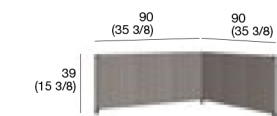

Limited Stock

BASKET 331 backrest right/left

Limited Stock

Code BSK331-XX-XX