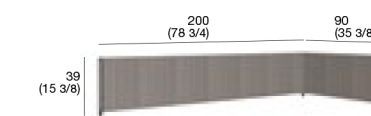

BASKET 339 backrest left

Limited Stock

Code BSK339-XX-XX