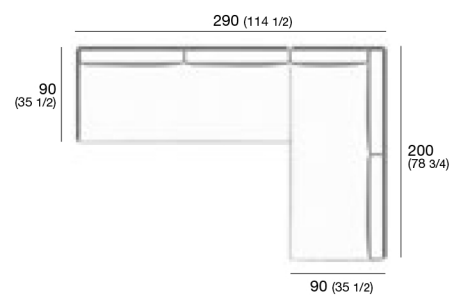

4 BASKET, sofa composition

2 x BASKET 357 module (200x90 cm)	BSK357-XX	+	cat. HD1
2 x Cushion BASKET 357 seat	CS - BSK357 -XXX	+	
2 x BASKET 338 backrest right (200x90 cm)	BSK338-XX-XX	+	cat. HD2
2 x Cushion BASKET back 200 cm 2pcs	CB - BSK200-XXX	+	
1 x Cushion BASKET arm 90 cm	CA - BSK090-XXX