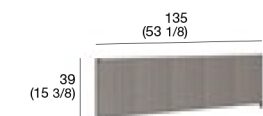

BASKET 333 backrest

Limited Stock

Code BSK333-XX-XX