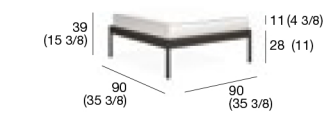

Basket

Limited Stock

IT
STRUTTURA: acciaio inox verniciato a polvere
SOSTEGNO SEDUTA: batyline

FR
STRUCTURE: acier inoxydable laqué avec une peinture poudre
SUPPORT D'ASSISE: batyline

ES
ESTRUCTURA: acero inoxidable con pintura en polvo
SOPORTE DE ASIENTO: batyline

EN
STRUCTURE: powder coated stainless steel
SEAT SUPPORT: batyline

DE
STRUKTUR: pulverbeschichteter Edelstahl
AUFLAGEFLÄCHE FÜR DEN SITZ: Batyline

Metal/Smoke		Metal/Milk	
	BSKXXX-01		BSKXXX-02
	Structure: Metal/01 Smoke		Structure: Metal/02 Milk

BASKET 350 module

Limited Stock

Code BSK350-XX

Structure

Cushion BASKET 350 seat

4,5 kg 2 m

cat. HD1 CSHD - BSK350-XXX

cat. HD2 CSHD - BSK350-XXX

cat. HD CF CSHD - BSK350 - CF

13 kg

storage cover SC-BSK350
(backrest incl.)

BASKET 353 module

Limited Stock

Code BSK353-XX

Structure

Cushion BASKET 353 seat

6 kg 3 m

cat. HD1 CSHD - BSK353-XXX

cat. HD2 CSHD - BSK353-XXX

cat. HD CF CSHD - BSK353 - CF