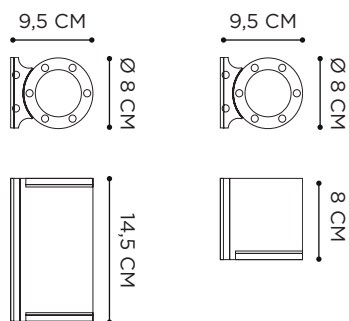

REFERENCE	PRICE	DESCRIPTION	INTEGRATED LIGHT	WATT	K	LM	INPUT	IP	EEC
MDZ150ASM	£ 1.505	ANTHRACITE	E27 - DECORATIVE LED INCLUDED	4 W	2200	280	230V	43	A-G
MDZ150PBSM	£ 1.505	PEBBLE	E27 - DECORATIVE LED INCLUDED	4 W	2200	280	230V	43	A-G

REFERENCE	PRICE	DESCRIPTION	INTEGRATED LIGHT	WATT	K	LM	INPUT	IP	EEC
MSOWUW*	£ 460	UP - WHITE	LED	3 W	2700	450	230V	65	D
MSOWUB*	£ 460	UP - BLACK	LED	3 W	2700	450	230V	65	D
MSOWUNB*	£ 460	UP - NIGHT BLUE	LED	3 W	2700	450	230V	65	D
MSOWDW*	£ 460	DOWN - WHITE	LED	3 W	2700	450	230V	65	D
MSOWDB*	£ 460	DOWN - BLACK	LED	3 W	2700	450	230V	65	D
MSOWDNB*	£ 460	DOWN - NIGHT BLUE	LED	3 W	2700	450	230V	65	D

REFERENCE	PRICE	DESCRIPTION	LIGHTBULB SOCKET	WATT	INPUT	IP	EEC
OMG1D220EP	£ 295	1 SPOT	GU10 - LED FLAT OPTIC (NOT INCLUDED)	5 W	230V	55	A-G
OMG2D220EP	£ 460	2 SPOTS	GU10 - LED FLAT OPTIC (NOT INCLUDED)	5 W	230V	55	A-G