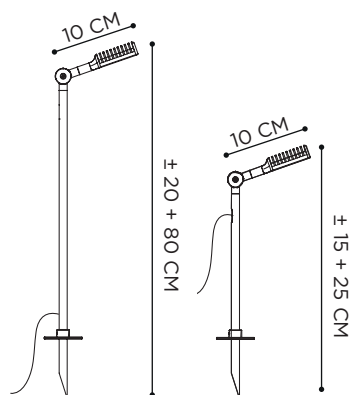

SPIKY

SPOTTY