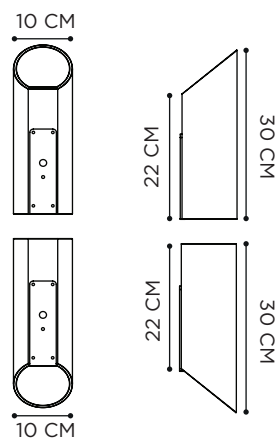

MOSO WALL

OMEGA WALL