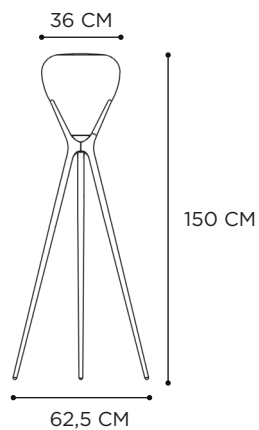

MEDUZ

MOSO WALL

OMEGA WALL

REFERENCE	PRICE	DESCRIPTION	INTEGRATED LIGHT	WATT	K	LM	INPUT	IP	EEC
MDZ150ASM	£ 1.505	ANTHRACITE	E27 - DECORATIVE LED INCLUDED	4 W	2200	280	230V	43	A-G
MDZ150PBSM	£ 1.505	PEBBLE	E27 - DECORATIVE LED INCLUDED	4 W	2200	280	230V	43	A-G

REFERENCE	PRICE	DESCRIPTION	INTEGRATED LIGHT	WATT	K	LM	INPUT	IP	EEC
MSOWUW*	£ 460	UP - WHITE	LED	3 W	2700	450	230V	65	D
MSOWUB*	£ 460	UP - BLACK	LED	3 W	2700	450	230V	65	D
MSOWUNB*	£ 460	UP - NIGHT BLUE	LED	3 W	2700	450	230V	65	D
MSOWDW*	£ 460	DOWN - WHITE	LED	3 W	2700	450	230V	65	D
MSOWDB*	£ 460	DOWN - BLACK	LED	3 W	2700	450	230V	65	D
MSOWDNB*	£ 460	DOWN - NIGHT BLUE	LED	3 W	2700	450	230V	65	D

REFERENCE	PRICE	DESCRIPTION	LIGHTBULB SOCKET	WATT	INPUT	IP	EEC
OMG1D220EP	£ 295	1 SPOT	GU10 - LED FLAT OPTIC (NOT INCLUDED)	5 W	230V	55	A-G
OMG2D220EP	£ 460	2 SPOTS	GU10 - LED FLAT OPTIC (NOT INCLUDED)	5 W	230V	55	A-G