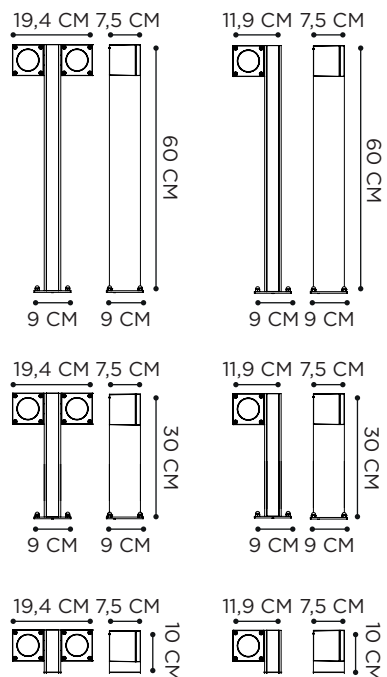

Q-BIC

REFERENCE	PRICE	DESCRIPTION	LIGHTBULB SOCKET	WATT	INPUT	IP	EEC
QB301D220EP	£ 485	30 CM 1 SPOT	LED - GU10 FLAT OPTIC (NOT INCLUDED)	5 W	230V	55	A-G
QB302D220EP	£ 680	30 CM 2 SPOT	LED - GU10 FLAT OPTIC (NOT INCLUDED)	5 W	230V	55	A-G
QB601D220EP	£ 650	60 CM 1 SPOT	LED - GU10 FLAT OPTIC (NOT INCLUDED)	5 W	230V	55	A-G
QB602D220EP	£ 850	60 CM 2 SPOT	LED - GU10 FLAT OPTIC (NOT INCLUDED)	5 W	230V	55	A-G
QBG1D220EP	£ 400	10 CM 1 SPOT	LED - GU10 FLAT OPTIC (NOT INCLUDED)	5 W	230V	55	A-G
QBG2D220EP	£ 600	10 CM 2 SPOT	LED - GU10 FLAT OPTIC (NOT INCLUDED)	5 W	230V	55	A-G
QB301D230A	£ 360	30 CM 1 SPOT	LED - GU10 FLAT OPTIC (NOT INCLUDED)	5 W	230V	55	A-G
QB302D230A	£ 475	30 CM 2 SPOT	LED - GU10 FLAT OPTIC (NOT INCLUDED)	5 W	230V	55	A-G
QB601D230A	£ 460	60 CM 1 SPOT	LED - GU10 FLAT OPTIC (NOT INCLUDED)	5 W	230V	55	A-G
QB602D230A	£ 575	60 CM 2 SPOT	LED - GU10 FLAT OPTIC (NOT INCLUDED)	5 W	230V	55	A-G
QBG1D230A	£ 310	10 CM 1 SPOT	LED - GU10 FLAT OPTIC (NOT INCLUDED)	5 W	230V	55	A-G
QBG2D230A	£ 425	10 CM 2 SPOT	LED - GU10 FLAT OPTIC (NOT INCLUDED)	5 W	230V	55	A-G

Q-BIC WALL