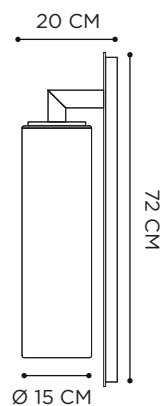

DOMES WALL

REFERENCE	PRICE	DESCRIPTION	LIGHTBULB SOCKET	WATT	K	LM	INPUT	IP	EEC
DOMEWBCL	£ 750	CLEAR GLASS	E27 - DECORATIVE LED INCLUDED	4 W	2200	280	230V	43	A-G ⊕
DOMEWBSM	£ 845	SMOKE GLASS	E27 - DECORATIVE LED INCLUDED	4 W	2200	280	230V	43	A-G ⊕

GLASS FOR DOME FLOOR/WALL

REFERENCE	PRICE	DESCRIPTION
03DOMG01	£ 200	CLEAR MOUTHBLOWN GLASS FOR DOME FLOOR / WALL
03DOMG01SM	£ 290	SMOKE MOUTHBLOWN GLASS FOR DOME FLOOR / WALL

GLASS FOR DOME MOVE/SMALL/GATE/CEILING

REFERENCE	PRICE	DESCRIPTION
03DOMG02	£ 260	CLEAR MOUTHBLOWN GLASS FOR DOME MOVE / SMALL / GATE / CEILING
03DOMG02SM	£ 380	SMOKE MOUTHBLOWN GLASS FOR DOME MOVE / SMALL / GATE / CEILING