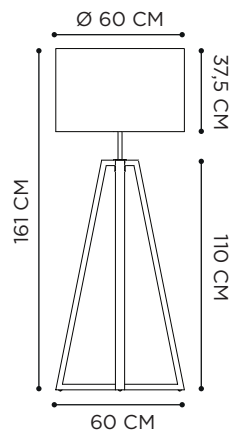

CLUB LOUNGE