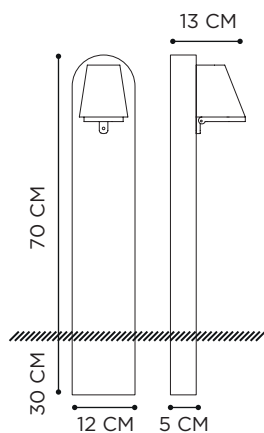

REFERENCE	PRICE	DESCRIPTION	LIGHTBULB SOCKET	WATT	INPUT	IP	EEC
BMY100230AB	£ 530	ANTIQUE BRASS	GU10 - LED FLAT OPTIC (NOT INCLUDED)	5 W	230V	44	A-G
BMY100230WB	£ 555	WEATHERED BRASS	GU10 - LED FLAT OPTIC (NOT INCLUDED)	5 W	230V	44	A-G
BMY100230AZ	£ 530	ZINC	GU10 - LED FLAT OPTIC (NOT INCLUDED)	5 W	230V	44	A-G
BMY100230A	£ 485	ANTHRACITE	GU10 - LED FLAT OPTIC (NOT INCLUDED)	5 W	230V	44	A-G
BMY100230WR	£ 485	WHITE	GU10 - LED FLAT OPTIC (NOT INCLUDED)	5 W	230V	44	A-G

INSTALLATION OPTION

JUB5625	£ 50	CONNECTION BOX IP68 - 3x4 mm²