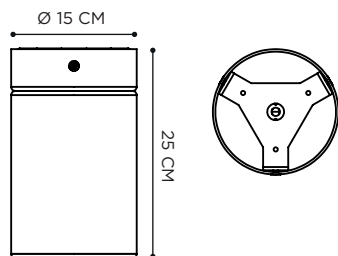

TESLA CEILING