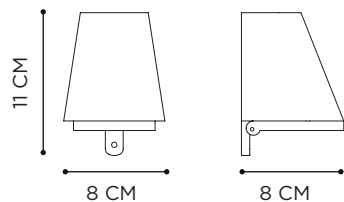

BEAMY WALL

REFERENCE	PRICE	DESCRIPTION	LIGHTBULB SOCKET	WATT	INPUT	IP	EEC
BMYW230AB	£ 205	BRASS	GU10 - LED FLAT OPTIC (NOT INCLUDED)	5 W	230V	44	A-G ⊕
BMYW230WB	£ 225	WEATHERED BRASS	GU10 - LED FLAT OPTIC (NOT INCLUDED)	5 W	230V	44	A-G ⊕
BMYW230AZ	£ 205	ZINC	GU10 - LED FLAT OPTIC (NOT INCLUDED)	5 W	230V	44	A-G ⊕
BMYW230A	£ 155	ANTHRACITE	GU10 - LED FLAT OPTIC (NOT INCLUDED)	5 W	230V	44	A-G ⊕
BMYW230WR	£ 155	WHITE	GU10 - LED FLAT OPTIC (NOT INCLUDED)	5 W	230V	44	A-G ⊕

BULLET