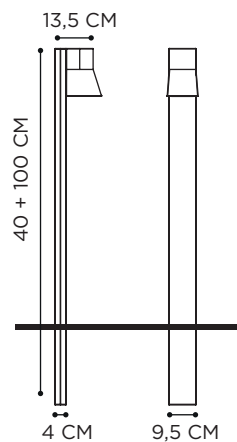

BEACON

REFERENCE	PRICE	DESCRIPTION	INTEGRATED LIGHT	WATT	K	LM	INPUT	IP	EEC
BCN140B	£ 810	BLACK	LED	2,2 W	2700	390	100-240V	65	C
BCN140W	£ 810	WHITE	LED	2,2 W	2700	390	100-240V	65	C

INSTALLATION OPTION

JUB5625	£ 50	CONNECTION BOX IP68 - 3x4 mm²