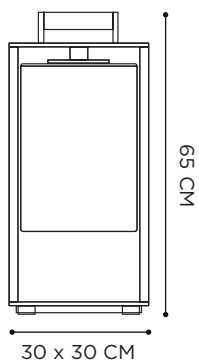

DOMEGATE

REFERENCE	PRICE	DESCRIPTION	LIGHTBULB SOCKET	WATT	K	LM	INPUT	IP	EEC
DOMEGTBCL	£ 1.090	CLEAR GLASS	E27 - DECORATIVE LED INCLUDED	4 W	2200	280	230V	43	A-G
DOMEGTBSM	£ 1.205	SMOKE GLASS	E27 - DECORATIVE LED INCLUDED	4 W	2200	280	230V	43	A-G

INSTALLATION OPTION

JUB5625	£ 50	CONNECTION BOX IP68 - 3x4 mm²

DOMEMOVE

REFERENCE	PRICE	DESCRIPTION	LIGHTBULB SOCKET	WATT	K	LM	INPUT	IP	EEC
DOMEMBCL	£ 1.180	CLEAR GLASS	E27 - DECORATIVE LED INCLUDED	4 W	2200	280	230V	43	A-G
DOMEMBSM	£ 1.295	SMOKE GLASS	E27 - DECORATIVE LED INCLUDED	4 W	2200	280	230V	43	A-G

DOMESMALL

REFERENCE	PRICE	DESCRIPTION	LIGHTBULB SOCKET	WATT	K	LM	INPUT	IP	EEC
DOMESBCL	£ 1.195	CLEAR GLASS	E27 - DECORATIVE LED INCLUDED	4 W	2200	280	230V	43	A-G
DOMESBSM	£ 1.310	SMOKE GLASS	E27 - DECORATIVE LED INCLUDED	4 W	2200	280	230V	43	A-G