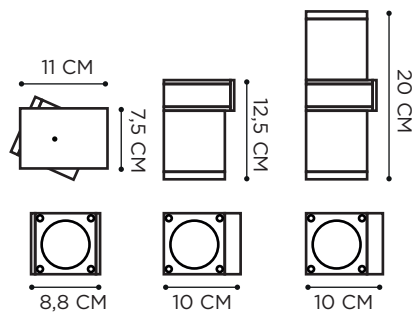

REFERENCE	PRICE	DESCRIPTION	LIGHTBULB SOCKET	WATT	INPUT	IP	EEC
QBW1D220EP	£ 360	1 SPOT	GU10 - LED FLAT OPTIC (NOT INCLUDED)	5 W	230V	55	A-G
QBW2D220EP	£ 560	2 SPOTS	GU10 - LED FLAT OPTIC (NOT INCLUDED)	5 W	230V	55	A-G
QBWVD220EP	£ 360	1 SPOT 270°	GU10 - LED FLAT OPTIC (NOT INCLUDED)	5 W	230V	55	A-G
QBWVD230A	£ 275	1 SPOT 270°	GU10 - LED FLAT OPTIC (NOT INCLUDED)	5 W	230V	55	A-G