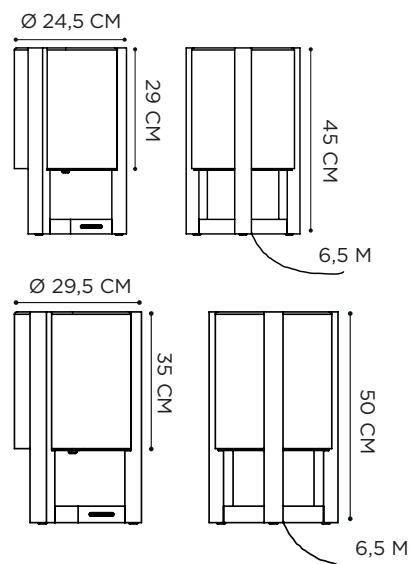

TRISTAR

REFERENCE	PRICE	DESCRIPTION	LIGHTBULB SOCKET	WATT	K	LM	INPUT	IP	EEC
TRS045CL	£ 670	45 CM - TEAK - CLEAR	E27 - DECORATIVE LED INCLUDED	4 W	2200	280	230V	43	A-G
TRS045SM	£ 740	45 CM - TEAK - SMOKE	E27 - DECORATIVE LED INCLUDED	4 W	2200	280	230V	43	A-G
TRS050CL	£ 865	50 CM - TEAK - CLEAR	E27 - DECORATIVE LED INCLUDED	4 W	2200	280	230V	43	A-G
TRS050SM	£ 960	50 CM - TEAK - SMOKE	E27 - DECORATIVE LED INCLUDED	4 W	2200	280	230V	43	A-G
TRS045ACL	£ 810	45 CM - ANTHRACITE - CLEAR	E27 - DECORATIVE LED INCLUDED	4 W	2200	280	230V	43	A-G
TRS045WRCL	£ 810	45 CM - WHITE - CLEAR	E27 - DECORATIVE LED INCLUDED	4 W	2200	280	230V	43	A-G
TRS045ASM	£ 880	45 CM - ANTHRACITE - SMOKE	E27 - DECORATIVE LED INCLUDED	4 W	2200	280	230V	43	A-G
TRS045WRSM	£ 880	45 CM - WHITE - SMOKE	E27 - DECORATIVE LED INCLUDED	4 W	2200	280	230V	43	A-G
TRS050ACL	£ 925	50 CM - ANTHRACITE - CLEAR	E27 - DECORATIVE LED INCLUDED	4 W	2200	280	230V	43	A-G
TRS050WRCL	£ 925	50 CM - WHITE - CLEAR	E27 - DECORATIVE LED INCLUDED	4 W	2200	280	230V	43	A-G
TRS050ASM	£ 1.020	50 CM - ANTHRACITE - SMOKE	E27 - DECORATIVE LED INCLUDED	4 W	2200	280	230V	43	A-G
TRS050WRSM	£ 1.020	50 CM - WHITE - SMOKE	E27 - DECORATIVE LED INCLUDED	4 W	2200	280	230V	43	A-G