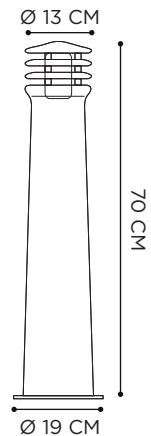

RUSTY

REFERENCE	PRICE	DESCRIPTION	INTEGRATED LIGHT	WATT	K	LM	INPUT	IP	EEC
RPY040AB	£ 785	BRONZE	SOLAR LED	3,2 W	2700	400	230V	54	A
RPY040GG	£ 785	GREEN	SOLAR LED	3,2 W	2700	400	230V	54	A
RPY040PBD	£ 785	DESERT	SOLAR LED	3,2 W	2700	400	230V	54	A

REFERENCE	PRICE	DESCRIPTION	INTEGRATED LIGHT	WATT	K	LM	INPUT	IP	EEC
RPYTBAB	£ 575	BRONZE	SOLAR LED	1,2 W	2700	150	230V	54	A
RPYTBGG	£ 575	GREEN	SOLAR LED	1,2 W	2700	150	230V	54	A
RPYTBPBD	£ 575	DESERT	SOLAR LED	1,2 W	2700	150	230V	54	A

REFERENCE	PRICE	DESCRIPTION	LIGHTBULB SOCKET	WATT	K	LM	INPUT	IP	EEC
RUS40	£ 250	40 CM	E27 - LED / FLUO (NOT INCLUDED)	MAX 11 W				55	A-G
RUS70	£ 345	70 CM	E27 - LED / FLUO (NOT INCLUDED)	MAX 11 W				55	A-G

INTEGRATED LIGHT									
RUS40L	£ 405	40 CM	LED	9 W	3000	470	230V	55	G
RUS70L	£ 500	70 CM	LED	9 W	3000	470	230V	55	G

INSTALLATION OPTION									
JUB5625	£ 50	CONNECTION BOX IP68 - 3x4 mm²