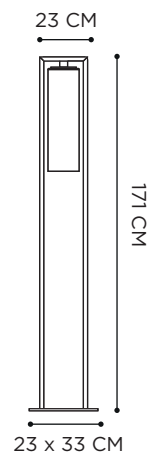

DOME FLOOR

REFERENCE	PRICE	DESCRIPTION	LIGHTBULB SOCKET	WATT	K	LM	INPUT	IP	EEC
DOMEFBCL	£ 865	CLEAR GLASS	E27 - DECORATIVE LED INCLUDED	4 W	2200	280	230V	43	A-G ⊕
DOMEFBSM	£ 960	SMOKE GLASS	E27 - DECORATIVE LED INCLUDED	4 W	2200	280	230V	43	A-G ⊕

INSTALLATION OPTION

JUB5625	£ 50	CONNECTION BOX IP68 - 3x4 mm²