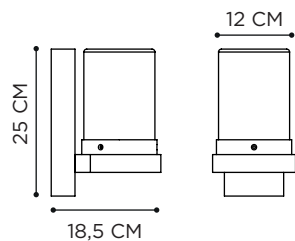

REFERENCE	PRICE	DESCRIPTION	LIGHTBULB SOCKET	WATT	K	LM	INPUT	IP	EEC
CLOW	£ 505		E27 - DECORATIVE LED INCLUDED	4 W	2200	280	230V	44	A-G ⊕