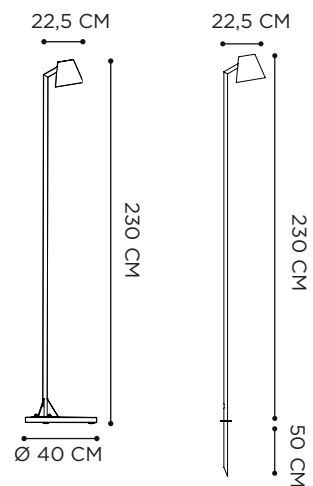

PARKER

PARKER WALL