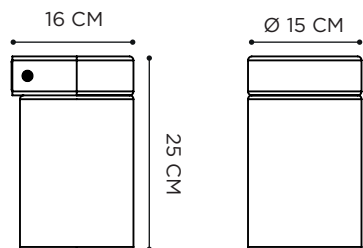

TESLA WALL

REFERENCE	PRICE	DESCRIPTION	LIGHTBULB SOCKET	WATT	K	LM	INPUT	IP	EEC
TSLWA	£ 400	CLEAR GLASS	E27 - DECORATIVE LED INCLUDED	4 W	2200	280	230V	43	A-G
TSLWASM	£ 400	SMOKE GLASS	E27 - DECORATIVE LED INCLUDED	4 W	2200	280	230V	43	A-G