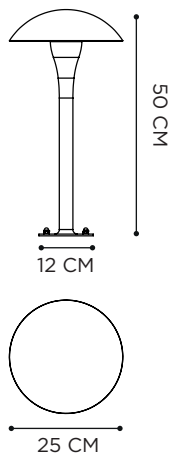

FUNGY

LUNIZ

REFERENCE	PRICE	DESCRIPTION	LIGHTBULB SOCKET	WATT	INPUT	IP	EEC
FGY50RI	£ 345	RUSTY IRON	G9 - LED (NOT INCLUDED)	MAX 5 W	230V	55	A-G ⊕
FGY50WB	£ 865	WEATHERED BRASS	G9 - LED (NOT INCLUDED)	MAX 5 W	230V	55	A-G ⊕

INSTALLATION OPTION

JUB5625	£ 50	CONNECTION BOX IP68 - 3x4 mm²

REFERENCE	PRICE	DESCRIPTION	LIGHTBULB SOCKET	WATT	INPUT	IP	EEC
LNZSMLA	£ 3,545	ANTHRACITE FRAME	3x E27	MAX 15W	230V	44	A-G ⊕
LNZSMLPB	£ 3,545	PEBBLE FRAME	3x E27	MAX 15W	230V	44	A-G ⊕
+							
LNZBASE70CERAMBS	£ 850	BS CERAMIC BASE PLATE					
LNZBASE70CERAMCD	£ 970	CD CERAMIC BASE PLATE					
LNZBASE70CERAMCL	£ 925	CL CERAMIC BASE PLATE					
LNZBASE70CERAMNM	£ 970	NM CERAMIC BASE PLATE					
LNZBASE70CERAMPG	£ 670	PG CERAMIC BASE PLATE					
LNZBASE70CERAMTG	£ 615	TG CERAMIC BASE PLATE					
LNZBASE70CERAMTM	£ 925	TM CERAMIC BASE PLATE					
LNZBASE70CERAMTR	£ 670	TR CERAMIC BASE PLATE					
LNZBASE70CERAMTS	£ 925	TS CERAMIC BASE PLATE					
LNZBASE70CERAMWUM	£ 670	WUM CERAMIC BASE PLATE					
LNZBASE70CERAMZUM	£ 670	ZUM CERAMIC BASE PLATE					
+							
LNZSHADEF40WR..	£ 405	40 CM - FABRIC LAMPSHADE					
LNZSHADEF50WR..	£ 495	50 CM - FABRIC LAMPSHADE					
LNZSHADEF60WR..	£ 575	60 CM - FABRIC LAMPSHADE					
OR							
LNZSHADER40ABR	£ 405	40 CM - LAMPSHADE BRONZE ROPE FIBER					
LNZSHADER40AG	£ 405	40 CM - LAMPSHADE GREEN ROPE FIBER					
LNZSHADER40AD	£ 405	40 CM - LAMPSHADE DESERT ROPE FIBER					
LNZSHADER50ABR	£ 495	50 CM - LAMPSHADE BRONZE ROPE FIBER					
LNZSHADER50AG	£ 495	50 CM - LAMPSHADE GREEN ROPE FIBER					
LNZSHADER50AD	£ 495	50 CM - LAMPSHADE DESERT ROPE FIBER					
LNZSHADER60ABR	£ 575	60 CM - LAMPSHADE BRONZE ROPE FIBER					
LNZSHADER60AG	£ 575	60 CM - LAMPSHADE GREEN ROPE FIBER					
LNZSHADER60AD	£ 575	60 CM - LAMPSHADE DESERT ROPE FIBER