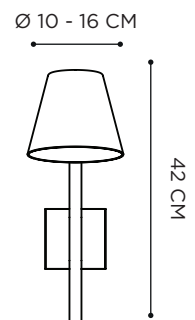

REFERENCE	PRICE	DESCRIPTION	INTEGRATED LIGHT	WATT	K	LM	INPUT	IP	EEC
PRKF	£ 1.450	BASE - ANT. BRASS	LED	4 W	2700	700	100-240V	65	C ⊕
PRKP	£ 1.215	SPIKE - ANT. BRASS	LED	4 W	2700	700	100-240V	65	C ⊕

LIGHTBULB SOCKET

PRKF230	£ 1.355	BASE - ANT. BRASS	GU10 (NOT INCLUDED)	MAX 5 W			230V	55	A-G ⊕
PRKP230	£ 1.160	SPIKE - ANT. BRASS	GU10 (NOT INCLUDED)	MAX 5 W			230V	55	A-G ⊕

REFERENCE	PRICE	DESCRIPTION	INTEGRATED LIGHT	WATT	K	LM	INPUT	IP	EEC
PRKW	£ 725	ANTIQUE BRASS	LED	3 W	2700	450	100-240V	65	D ⊕

LIGHTBULB SOCKET

PRKW230	£ 670	ANTIQUE BRASS	GU10 (NOT INCLUDED)	MAX 5 W			230V	55	A-G ⊕