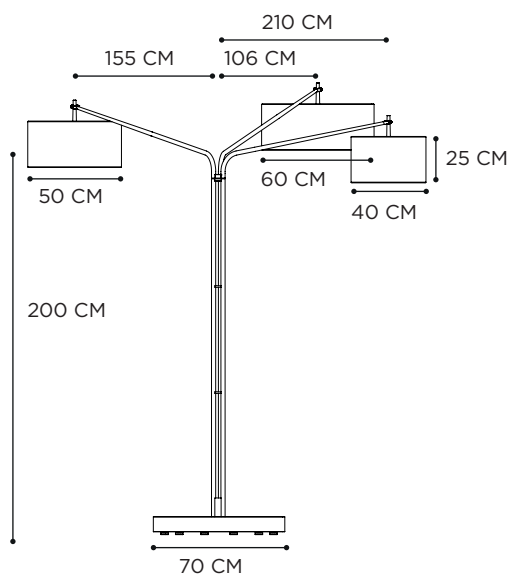

LUNIZ

REFERENCE	PRICE	DESCRIPTION	LIGHTBULB SOCKET	WATT	INPUT	IP	EEC
FGY50RI	£ 345	RUSTY IRON	G9 - LED (NOT INCLUDED)	MAX 5 W	230V	55	A-G ⊕
FGY50WB	£ 865	WEATHERED BRASS	G9 - LED (NOT INCLUDED)	MAX 5 W	230V	55	A-G ⊕

INSTALLATION OPTION

JUB5625	£ 50	CONNECTION BOX IP68 - 3x4 mm²

REFERENCE	PRICE	DESCRIPTION	LIGHTBULB SOCKET	WATT	INPUT	IP	EEC
LNZSMLA	£ 3,545	ANTHRACITE FRAME	3x E27	MAX 15W	230V	44	A-G ⊕
LNZSMLPB	£ 3,545	PEBBLE FRAME	3x E27	MAX 15W	230V	44	A-G ⊕
+							
LNZBASE70CERAMBS	£ 850	BS CERAMIC BASE PLATE					
LNZBASE70CERAMCD	£ 970	CD CERAMIC BASE PLATE					
LNZBASE70CERAMCL	£ 925	CL CERAMIC BASE PLATE					
LNZBASE70CERAMNM	£ 970	NM CERAMIC BASE PLATE					
LNZBASE70CERAMPG	£ 670	PG CERAMIC BASE PLATE					
LNZBASE70CERAMTG	£ 615	TG CERAMIC BASE PLATE					
LNZBASE70CERAMTM	£ 925	TM CERAMIC BASE PLATE					
LNZBASE70CERAMTR	£ 670	TR CERAMIC BASE PLATE					
LNZBASE70CERAMTS	£ 925	TS CERAMIC BASE PLATE					
LNZBASE70CERAMWUM	£ 670	WUM CERAMIC BASE PLATE					
LNZBASE70CERAMZUM	£ 670	ZUM CERAMIC BASE PLATE					
+							
LNZSHADEF40WR..	£ 405	40 CM - FABRIC LAMPSHADE					
LNZSHADEF50WR..	£ 495	50 CM - FABRIC LAMPSHADE					
LNZSHADEF60WR..	£ 575	60 CM - FABRIC LAMPSHADE					
OR							
LNZSHADER40ABR	£ 405	40 CM - LAMPSHADE BRONZE ROPE FIBER					
LNZSHADER40AG	£ 405	40 CM - LAMPSHADE GREEN ROPE FIBER					
LNZSHADER40AD	£ 405	40 CM - LAMPSHADE DESERT ROPE FIBER					
LNZSHADER50ABR	£ 495	50 CM - LAMPSHADE BRONZE ROPE FIBER					
LNZSHADER50AG	£ 495	50 CM - LAMPSHADE GREEN ROPE FIBER					
LNZSHADER50AD	£ 495	50 CM - LAMPSHADE DESERT ROPE FIBER					
LNZSHADER60ABR	£ 575	60 CM - LAMPSHADE BRONZE ROPE FIBER					
LNZSHADER60AG	£ 575	60 CM - LAMPSHADE GREEN ROPE FIBER					
LNZSHADER60AD	£ 575	60 CM - LAMPSHADE DESERT ROPE FIBER