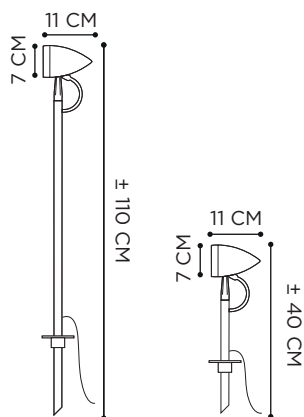

REFERENCE	PRICE	DESCRIPTION	INTEGRATED LIGHT	WATT	INPUT	IP	EEC
BLTG230AB	£ 495	40 CM - BRASS	GU10 - LED FLAT OPTIC (NOT INCLUDED)	5 W	230V	44	A-G ⊕
BLTG230AZ	£ 495	40 CM - ZINC	GU10 - LED FLAT OPTIC (NOT INCLUDED)	5 W	230V	44	A-G ⊕
BLT230AB	£ 555	110 CM - BRASS	GU10 - LED FLAT OPTIC (NOT INCLUDED)	5 W	230V	44	A-G ⊕
BLT230AZ	£ 555	110 CM - ZINC	GU10 - LED FLAT OPTIC (NOT INCLUDED)	5 W	230V	44	A-G ⊕

CLOCHE WALL