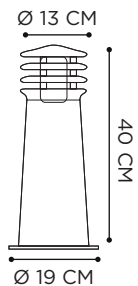

RUSTY

REFERENCE	PRICE	DESCRIPTION	INTEGRATED LIGHT	WATT	K	LM	INPUT	IP	EEC
RPY040AB	£ 785	BRONZE	SOLAR LED	3,2 W	2700	400	230V	54	A
RPY040GG	£ 785	GREEN	SOLAR LED	3,2 W	2700	400	230V	54	A
RPY040PBD	£ 785	DESERT	SOLAR LED	3,2 W	2700	400	230V	54	A

REFERENCE	PRICE	DESCRIPTION	INTEGRATED LIGHT	WATT	K	LM	INPUT	IP	EEC
RPYTBAB	£ 575	BRONZE	SOLAR LED	1,2 W	2700	150	230V	54	A
RPYTBGG	£ 575	GREEN	SOLAR LED	1,2 W	2700	150	230V	54	A
RPYTBPBD	£ 575	DESERT	SOLAR LED	1,2 W	2700	150	230V	54	A

REFERENCE	PRICE	DESCRIPTION	LIGHTBULB SOCKET	WATT	K	LM	INPUT	IP	EEC
RUS40	£ 250	40 CM	E27 - LED / FLUO (NOT INCLUDED)	MAX 11 W				55	A-G
RUS70	£ 345	70 CM	E27 - LED / FLUO (NOT INCLUDED)	MAX 11 W				55	A-G

INTEGRATED LIGHT									
RUS40L	£ 405	40 CM	LED	9 W	3000	470	230V	55	G
RUS70L	£ 500	70 CM	LED	9 W	3000	470	230V	55	G

INSTALLATION OPTION									
JUB5625	£ 50	CONNECTION BOX IP68 - 3x4 mm²