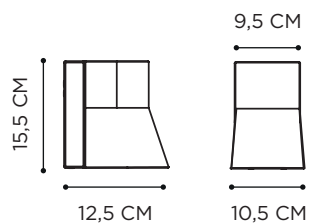

BEACON WALL

REFERENCE	PRICE	DESCRIPTION	INTEGRATED LIGHT	WATT	K	LM	INPUT	IP	EEC
BCNWB	£ 540	BLACK	LED	2,2 W	2700	390	100-240V	65	C
BCNWW	£ 540	WHITE	LED	2,2 W	2700	390	100-240V	65	C

BEAMY