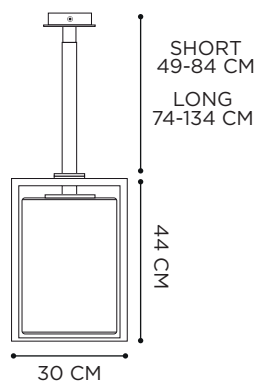

DOME CEILING

REFERENCE	PRICE	DESCRIPTION	LIGHTBULB SOCKET	WATT	K	LM	INPUT	IP	EEC
DOMECBCL	£ 1.195	CLEAR GLASS	E27 - DECORATIVE LED INCLUDED	4 W	2200	280	230V	43	A-G ⊕
DOMECBSM	£ 1.310	SMOKE GLASS	E27 - DECORATIVE LED INCLUDED	4 W	2200	280	230V	43	A-G ⊕
DOMECLBCL	£ 1.230	CLEAR GLASS	E27 - DECORATIVE LED INCLUDED	4 W	2200	280	230V	43	A-G ⊕
DOMECLBSM	£ 1.345	SMOKE GLASS	E27 - DECORATIVE LED INCLUDED	4 W	2200	280	230V	43	A-G ⊕