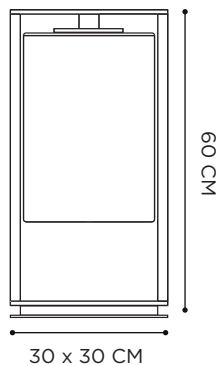

DOMEGATE

REFERENCE	PRICE	DESCRIPTION	LIGHTBULB SOCKET	WATT	K	LM	INPUT	IP	EEC
DOMEGTBCL	£ 1.090	CLEAR GLASS	E27 - DECORATIVE LED INCLUDED	4 W	2200	280	230V	43	A-G
DOMEGTBSM	£ 1.205	SMOKE GLASS	E27 - DECORATIVE LED INCLUDED	4 W	2200	280	230V	43	A-G

INSTALLATION OPTION

JUB5625	£ 50	CONNECTION BOX IP68 - 3x4 mm²