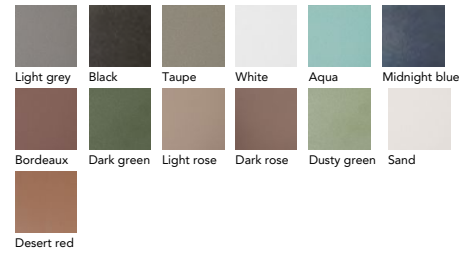

OCEAN LARGE DAYBED CUSHION SET
5534Y104
Cane-line Link w/QuickDry & Airflow
Price: GBP 1.590,00
Total price: GBP 4.890,00

W: 69 cm
D: 85 cm
H: 11 cm
Ø: 158 cm
V: 0.16 cbm
■ White grey

OCEAN LARGE DAYBED CUSHION SET
5534Y 115/116
Cane-line Wove w/QuickDry & Airflow
Price: GBP 1.740,00
Total price: GBP 5.040,00

W: 69 cm
D: 85 cm
H: 11 cm
Ø: 158 cm
V: 0.16 cbm
■ Dark grey
■ Light brown

OCEAN LARGE DAYBED CUSHION SET
5534Y81
Cane-line AirTouch w/QuickDry & Airflow
Price: GBP 1.740,00
Total price: GBP 5.040,00

W: 69 cm
D: 85 cm
H: 11 cm
Ø: 158 cm
V: 0.16 cbm
■ Grey

ON-THE-MOVE DESIGNED BY STRAND+HVASS

ON-THE-MOVE SIDE TABLE MINI
5062 AI/AS/AW
Aluminium

H: 47 cm
Ø: 37 cm
V: 0.05 cbm

GBP 210,00

ON-THE-MOVE SIDE TABLE SMALL
5065
AI/AS/AT/AW/AA/AB/ABR/ADG/ALR/ADRO/ADUG/ASA/ADRE
Aluminium

H: 55 cm
Ø: 44 cm
V: 0.09 cbm

GBP 300,00

ON-THE-MOVE SIDE TABLE LARGE
5066 AI/AS/AT/AW
Aluminium

H: 60 cm
Ø: 52 cm
V: 0.14 cbm

GBP 360,00

PARC DESIGNED BY FOERSOM & HIORT-LORENZEN MDD

PARC ROCKING CHAIR
11468 TAL/TASA
Teak w/aluminium
Cover (5611S): GBP 165,00

W: 63 cm
D: 78 cm
H: 75 cm
S: 39 cm
A: 58 cm
V: 0.5 cbm

GBP 930,00

PARC BENCH
11561TAL
Teak w/aluminium
Cover (5612S): GBP 180,00

W: 128 cm
D: 66 cm
H: 84 cm
S: 45 cm
A: 65 cm
V: 0.85 cbm

GBP 1.305,00

PEACOCK CANE-LINE SOFT ROPE DESIGNED BY FOERSOM & HIORT-LORENZEN MDD

PEACOCK CHAIR W/BLACK ALUMINIUM LEGS
5454RODGAL
Cane-line Soft Rope
Only sold in sets of 2 - Price shown is for 1 piece.
Cover (5609S): GBP 105,00

W: 61 cm
D: 61 cm
H: 81 cm
S: 47 cm
V: 0.16 cbm

GBP 675,00

PEACOCK CHAIR CUSHION
5454YSN 95/96
Cane-line Natté
Price: GBP 90,00
Total price: GBP 765,00

W: 40 cm
D: 43 cm
H: 4 cm
V: 0.01 cbm
■ Grey
■ Light grey

PEACOCK CHAIR CUSHION
5454YN101
Cane-line Link
Price: GBP 105,00
Total price: GBP 780,00

W: 40 cm
D: 43 cm
H: 4 cm
V: 0.01 cbm
■ Dark green

PEACOCK CHAIR CUSHION
5454YN 145/146
Cane-line Focus
Price: GBP 135,00
Total price: GBP 810,00

W: 40 cm
D: 43 cm
H: 4 cm
V: 0.01 cbm
■ Dark grey
■ Light grey

PEACOCK CHAIR W/TEAK LEGS
5454 RODGT/RODGR/ROLGT
Cane-line Soft Rope w/teak
Only sold in sets of 2 - Price shown is for 1 piece.
Cover (5609S): GBP 105,00

W: 61 cm
D: 61 cm
H: 81 cm
S: 47 cm
V: 0.16 cbm

GBP 675,00

PEACOCK CHAIR CUSHION
5454YSN 95/96
Cane-line Natté
Price: GBP 90,00
Total price: GBP 765,00

W: 40 cm
D: 43 cm
H: 4 cm
V: 0.01 cbm
■ Grey
■ Light grey

PEACOCK CHAIR CUSHION
5454YN101
Cane-line Link
Price: GBP 105,00
Total price: GBP 780,00

W: 40 cm
D: 43 cm
H: 4 cm
V: 0.01 cbm
■ Dark green